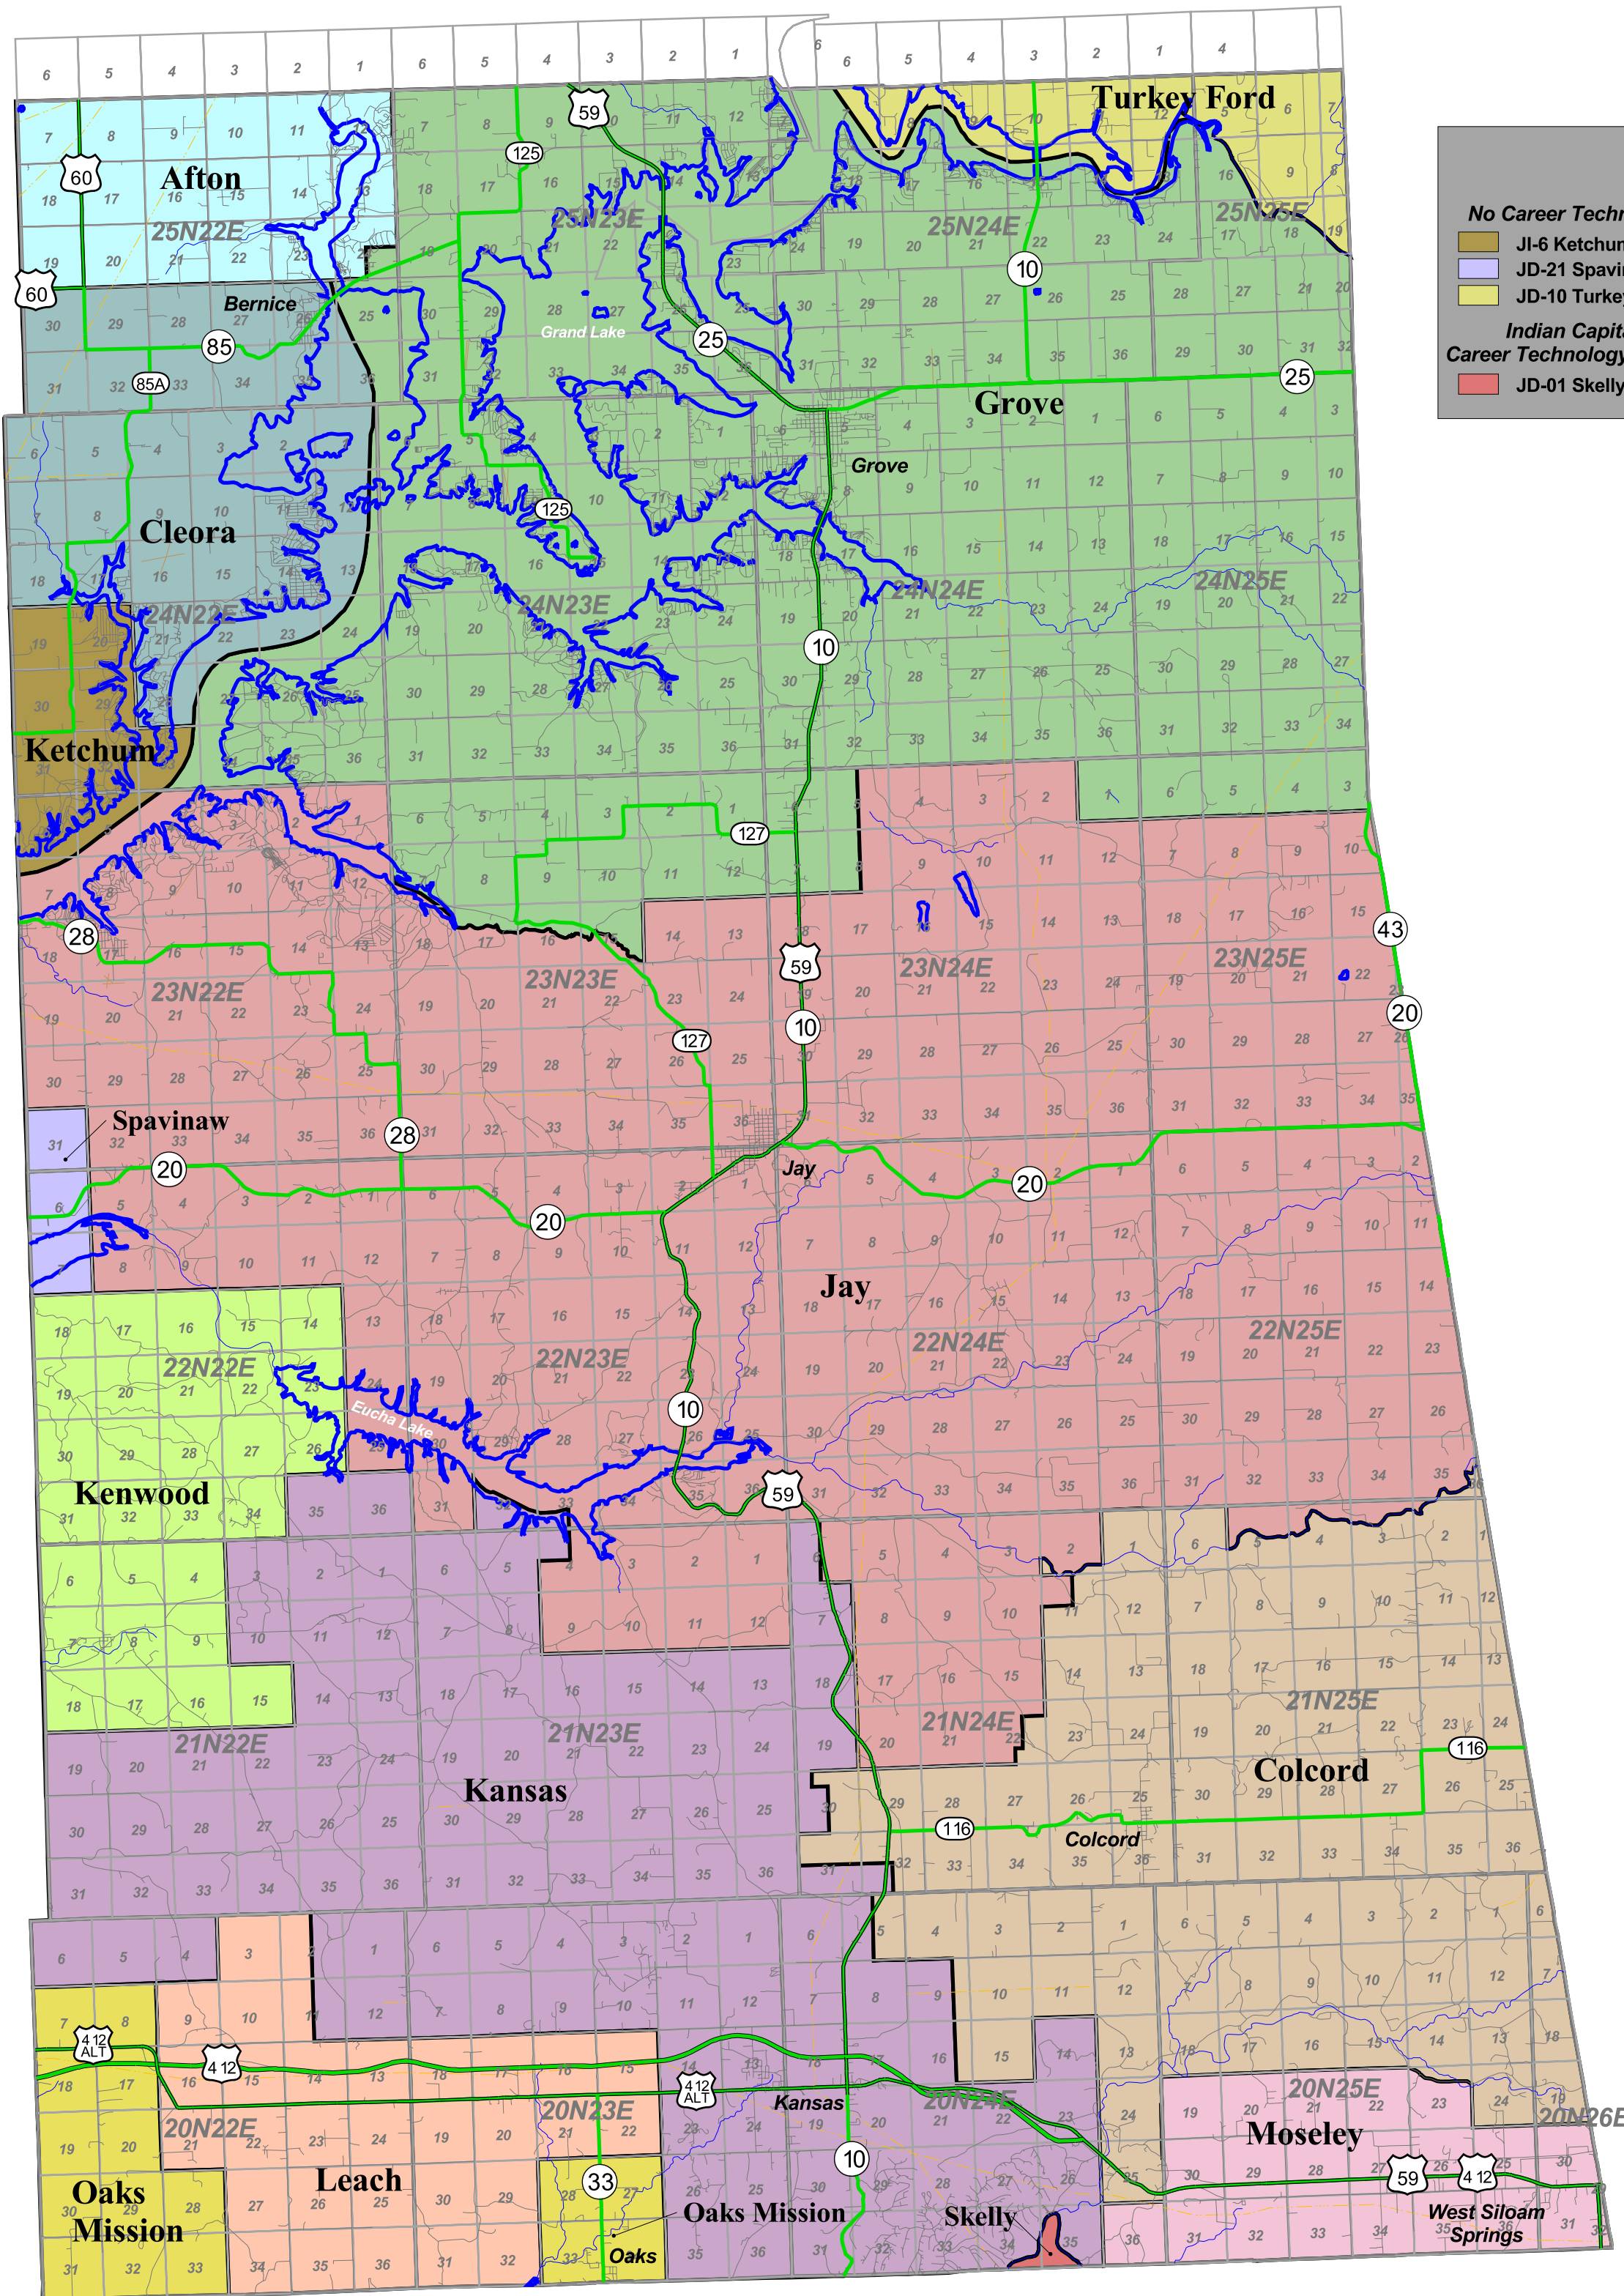

Delaware County

Legend - School Districts

No Career Technology Center		Northeast Career Technology Center	
JI-6 Ketchum	JI-26 Afton	D-30 Kenwood	
JD-21 Spavinaw	D-6 Cleora	D-14 Leach	
JD-10 Turkey Ford	I-4 Colcord	D-34 Moseley	
	I-2 Grove	I-5 Oaks Mission	
Indian Capital Career Technology Center	I-1 Jay		
JD-01 Skelly	I-3 Kansas		

Ad Valorem Reference Number

Afton	21/458/11
Cleora	21/180/11
Colcord	21/178/11
Grove	21/176/11
Jay	21/175/11
Kansas	21/177/11
Kenwood	21/182/11
Ketchum	21/146/00
Leach	21/181/11
Moseley	21/183/11
Oaks Mission	21/179/11
Skelly	21/001/04
Spavinaw	21/371/00
Turkey Ford	21/453/00