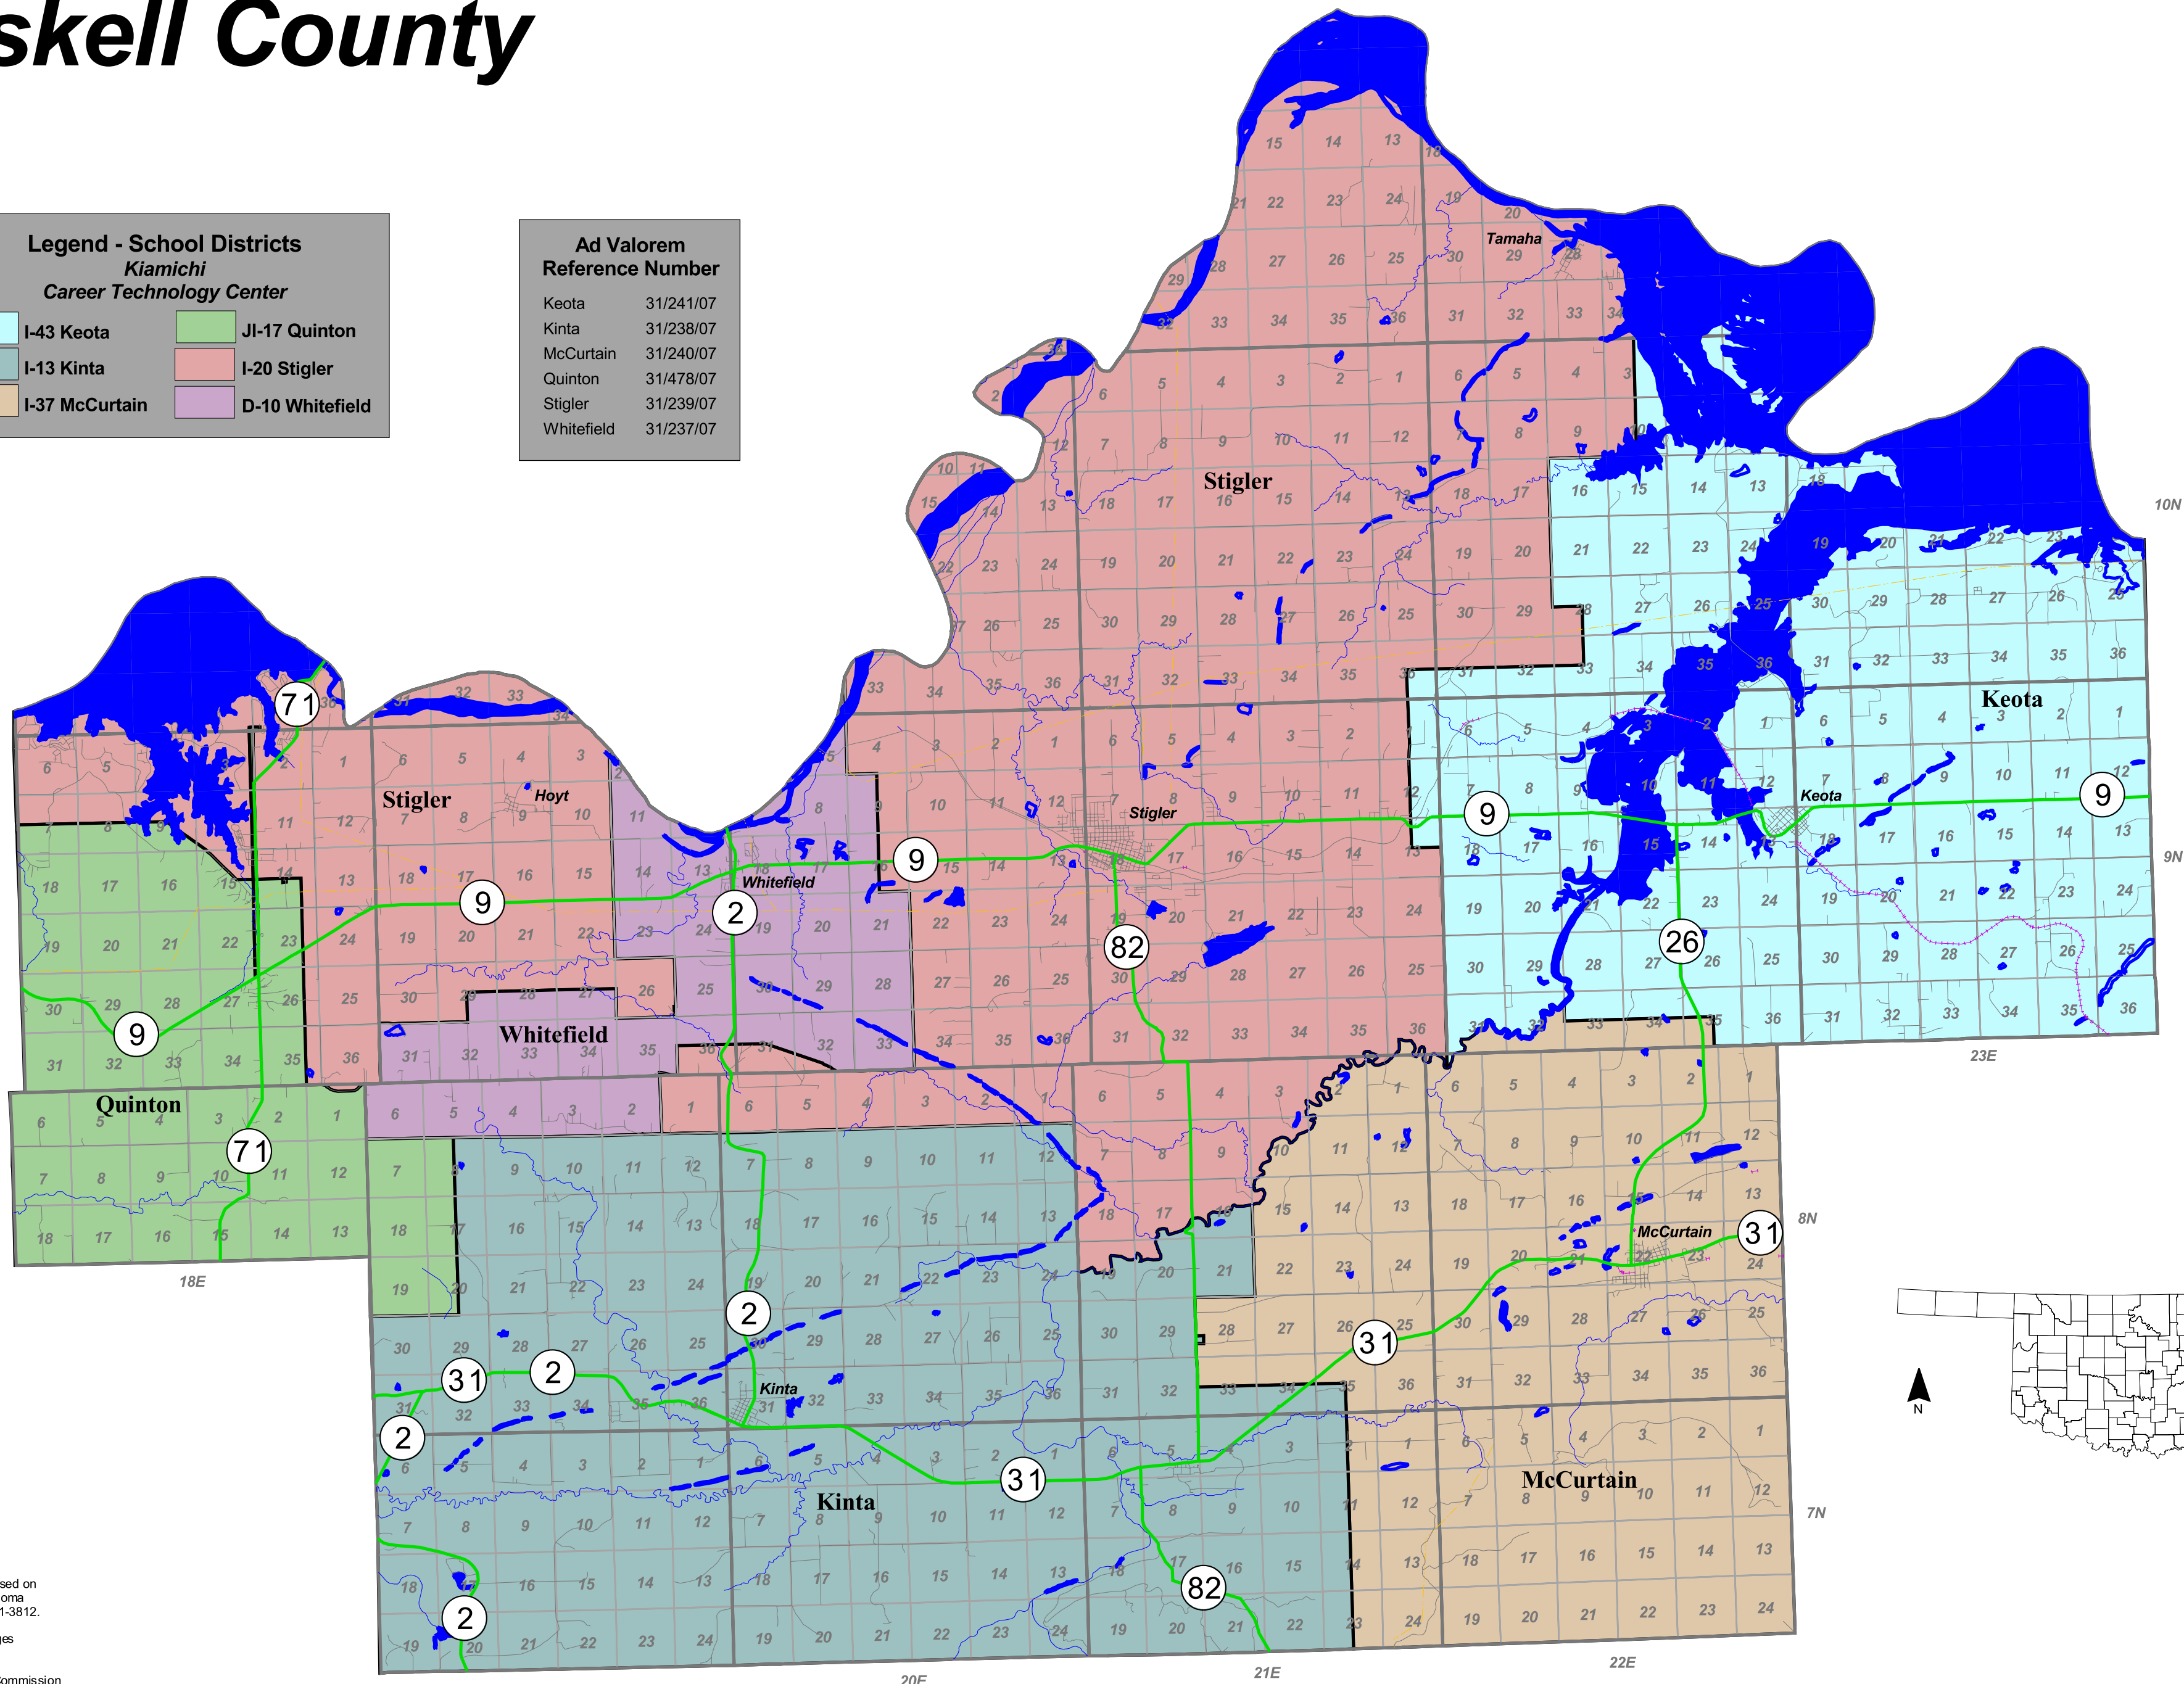

Haskell County

Legend - School Districts
Kiamichi
Career Technology Center

I-43 Keota	JI-17 Quinton
I-13 Kinta	I-20 Stigler
I-37 McCurtain	D-10 Whitefield

Ad Valorem Reference Number

Keota	31/241/07
Kinta	31/238/07
McCurtain	31/240/07
Quinton	31/478/07
Stigler	31/239/07
Whitefield	31/237/07