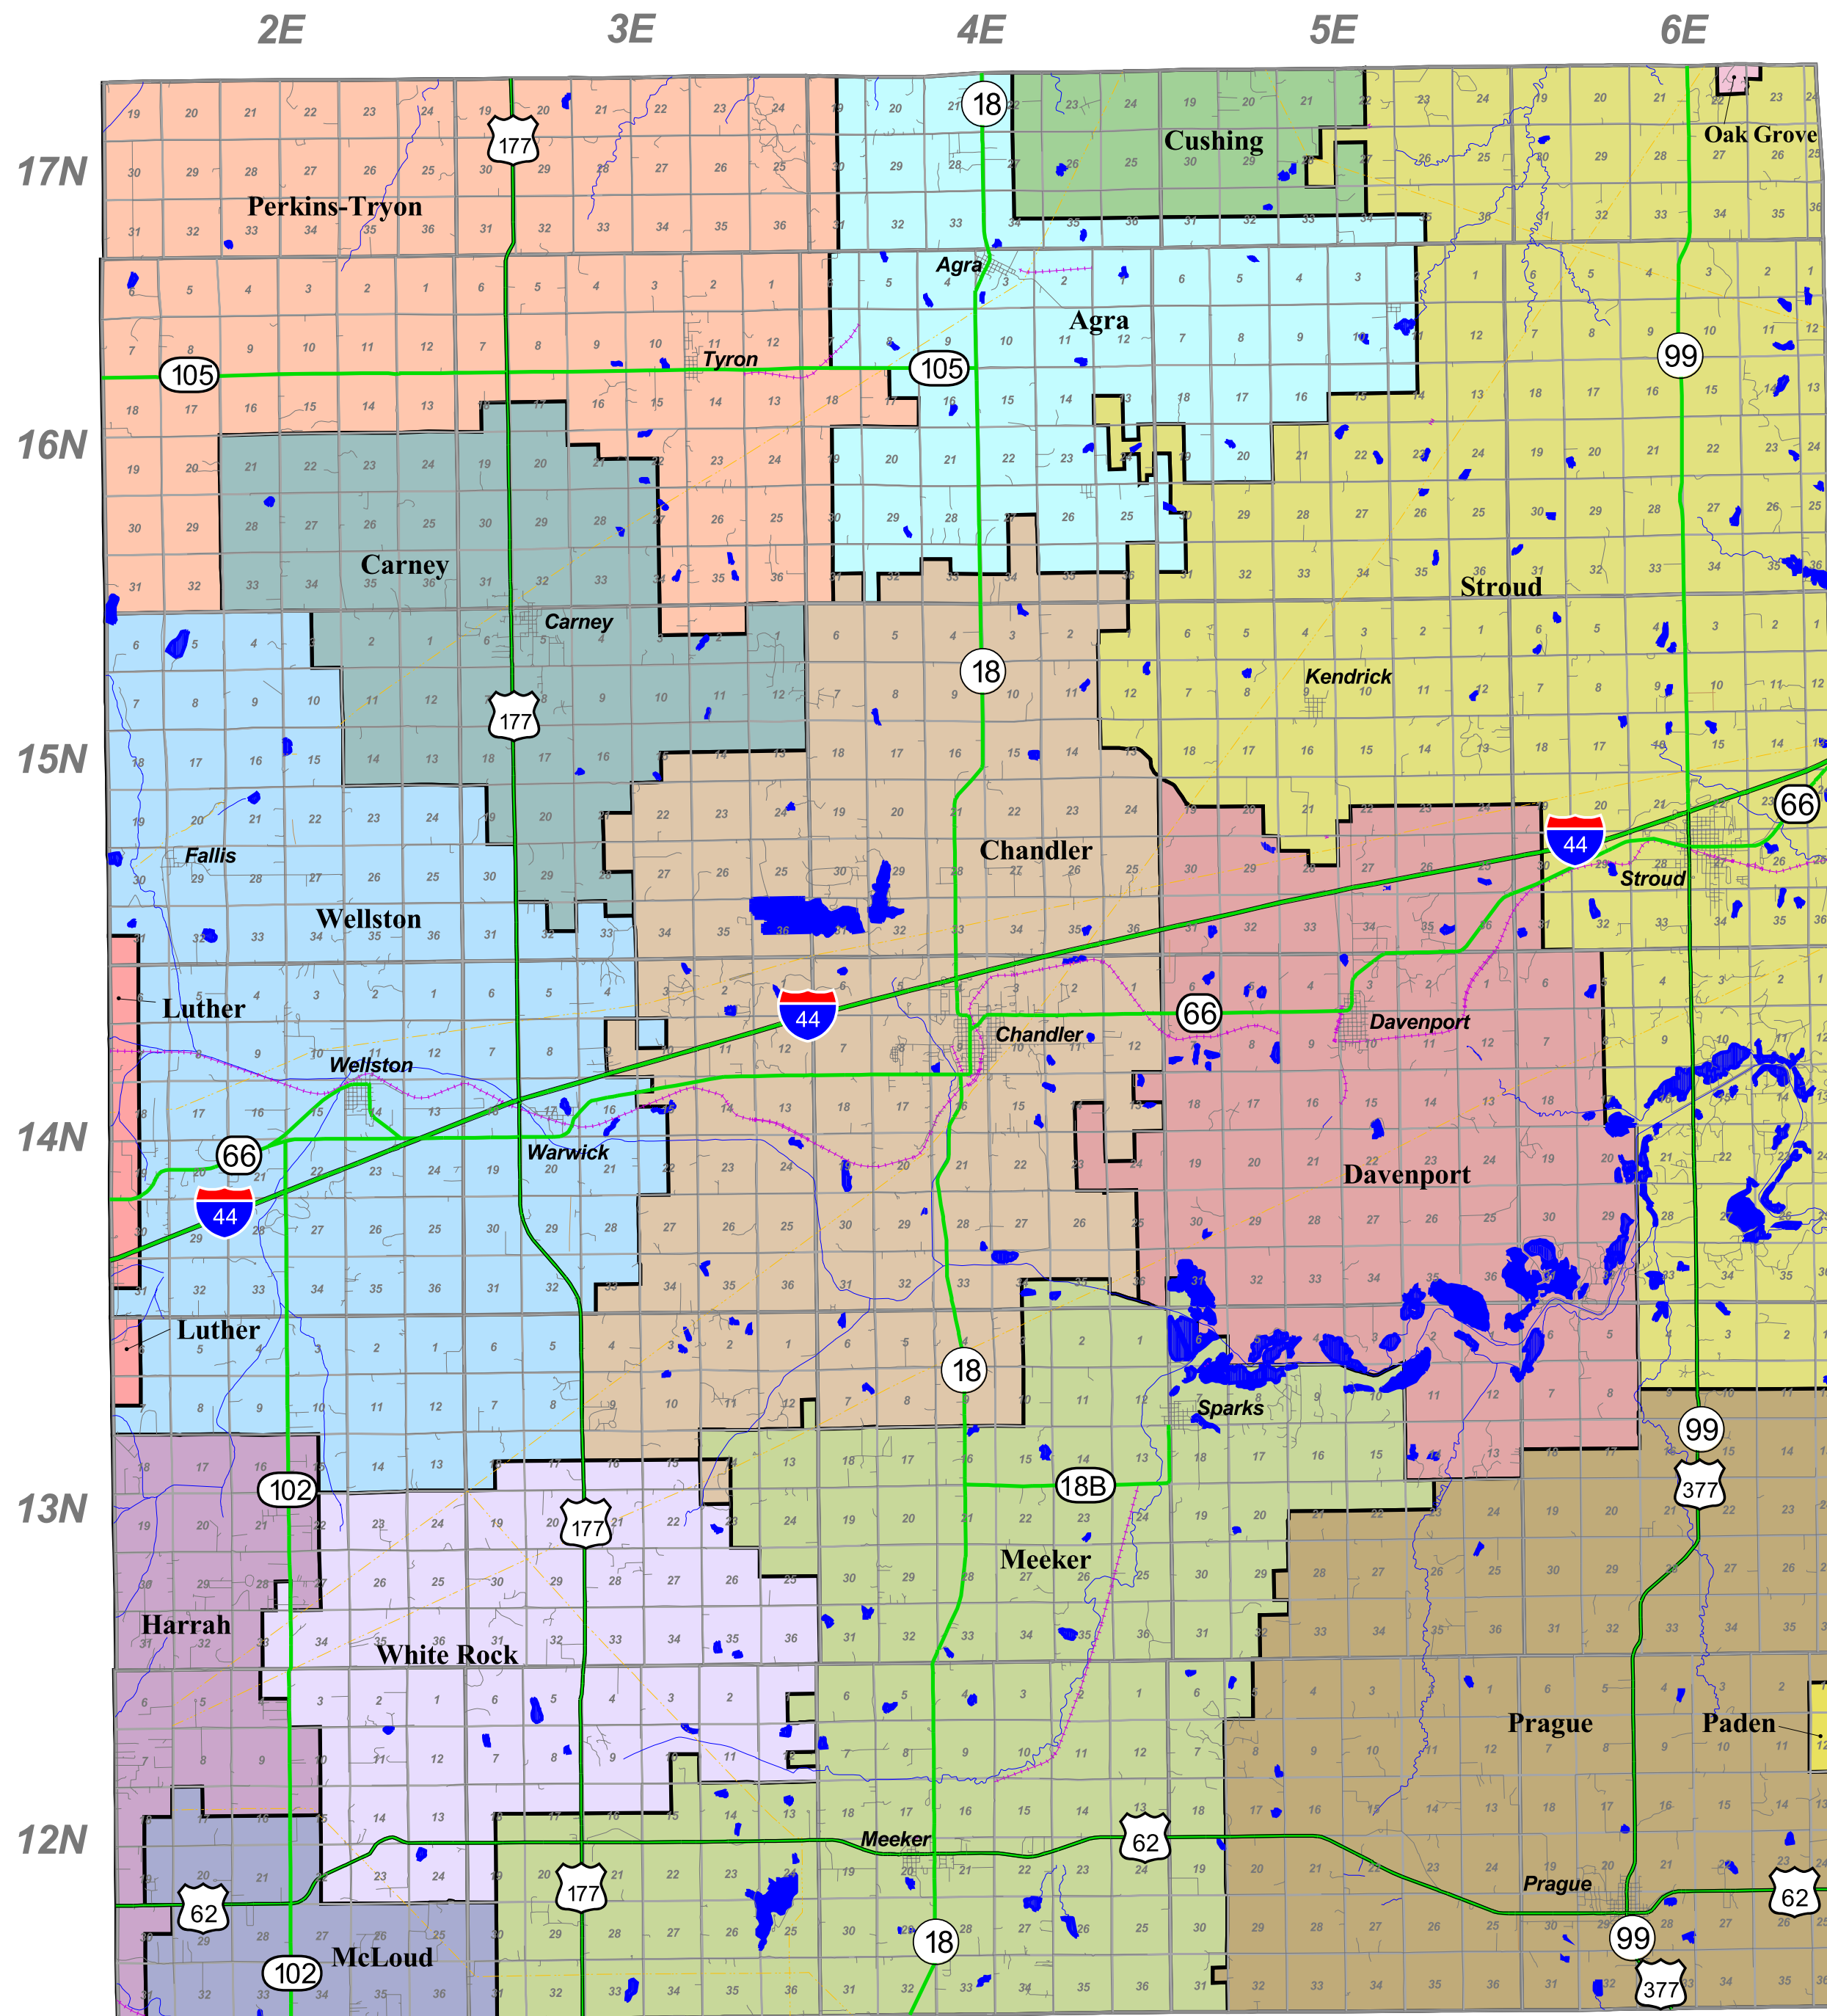

Lincoln County

Legend - School Districts

<i>Central Oklahoma Career Technology Center</i>		<i>Indian Meridian Career Technology Center</i>	
JI-67 Cushing	I-134 Agra	I-105 Carney	JI-56 Perkins-Tryon
I-3 Davenport			
JD-104 Oak Grove			
I-54 Stroud			
<i>Gordon Cooper Career Technology Center</i>		<i>Eastern Oklahoma Career Technology Center</i>	
I-1 Chandler	JI-7 Harrah		
JI-1 McLoud	JI-3 Luther		
I-95 Meeker			
JI-14 Paden			
I-103 Prague			
I-4 Wellston			
D-5 White Rock			

Ad Valorem Reference Number

Agra	41/321/16
Carney	41/320/16
Chandler	41/312/05
Cushing	41/468/03
Davenport	41/313/03
Harrah	41/416/23
Luther	41/413/23
McLoud	41/496/05
Meeker	41/318/05
Oak Grove	41/471/03
Paden	41/407/05
Perkins-Tryon	41/467/16
Prague	41/319/05
Stroud	41/316/03
Wellston	41/314/05
White Rock	41/315/05