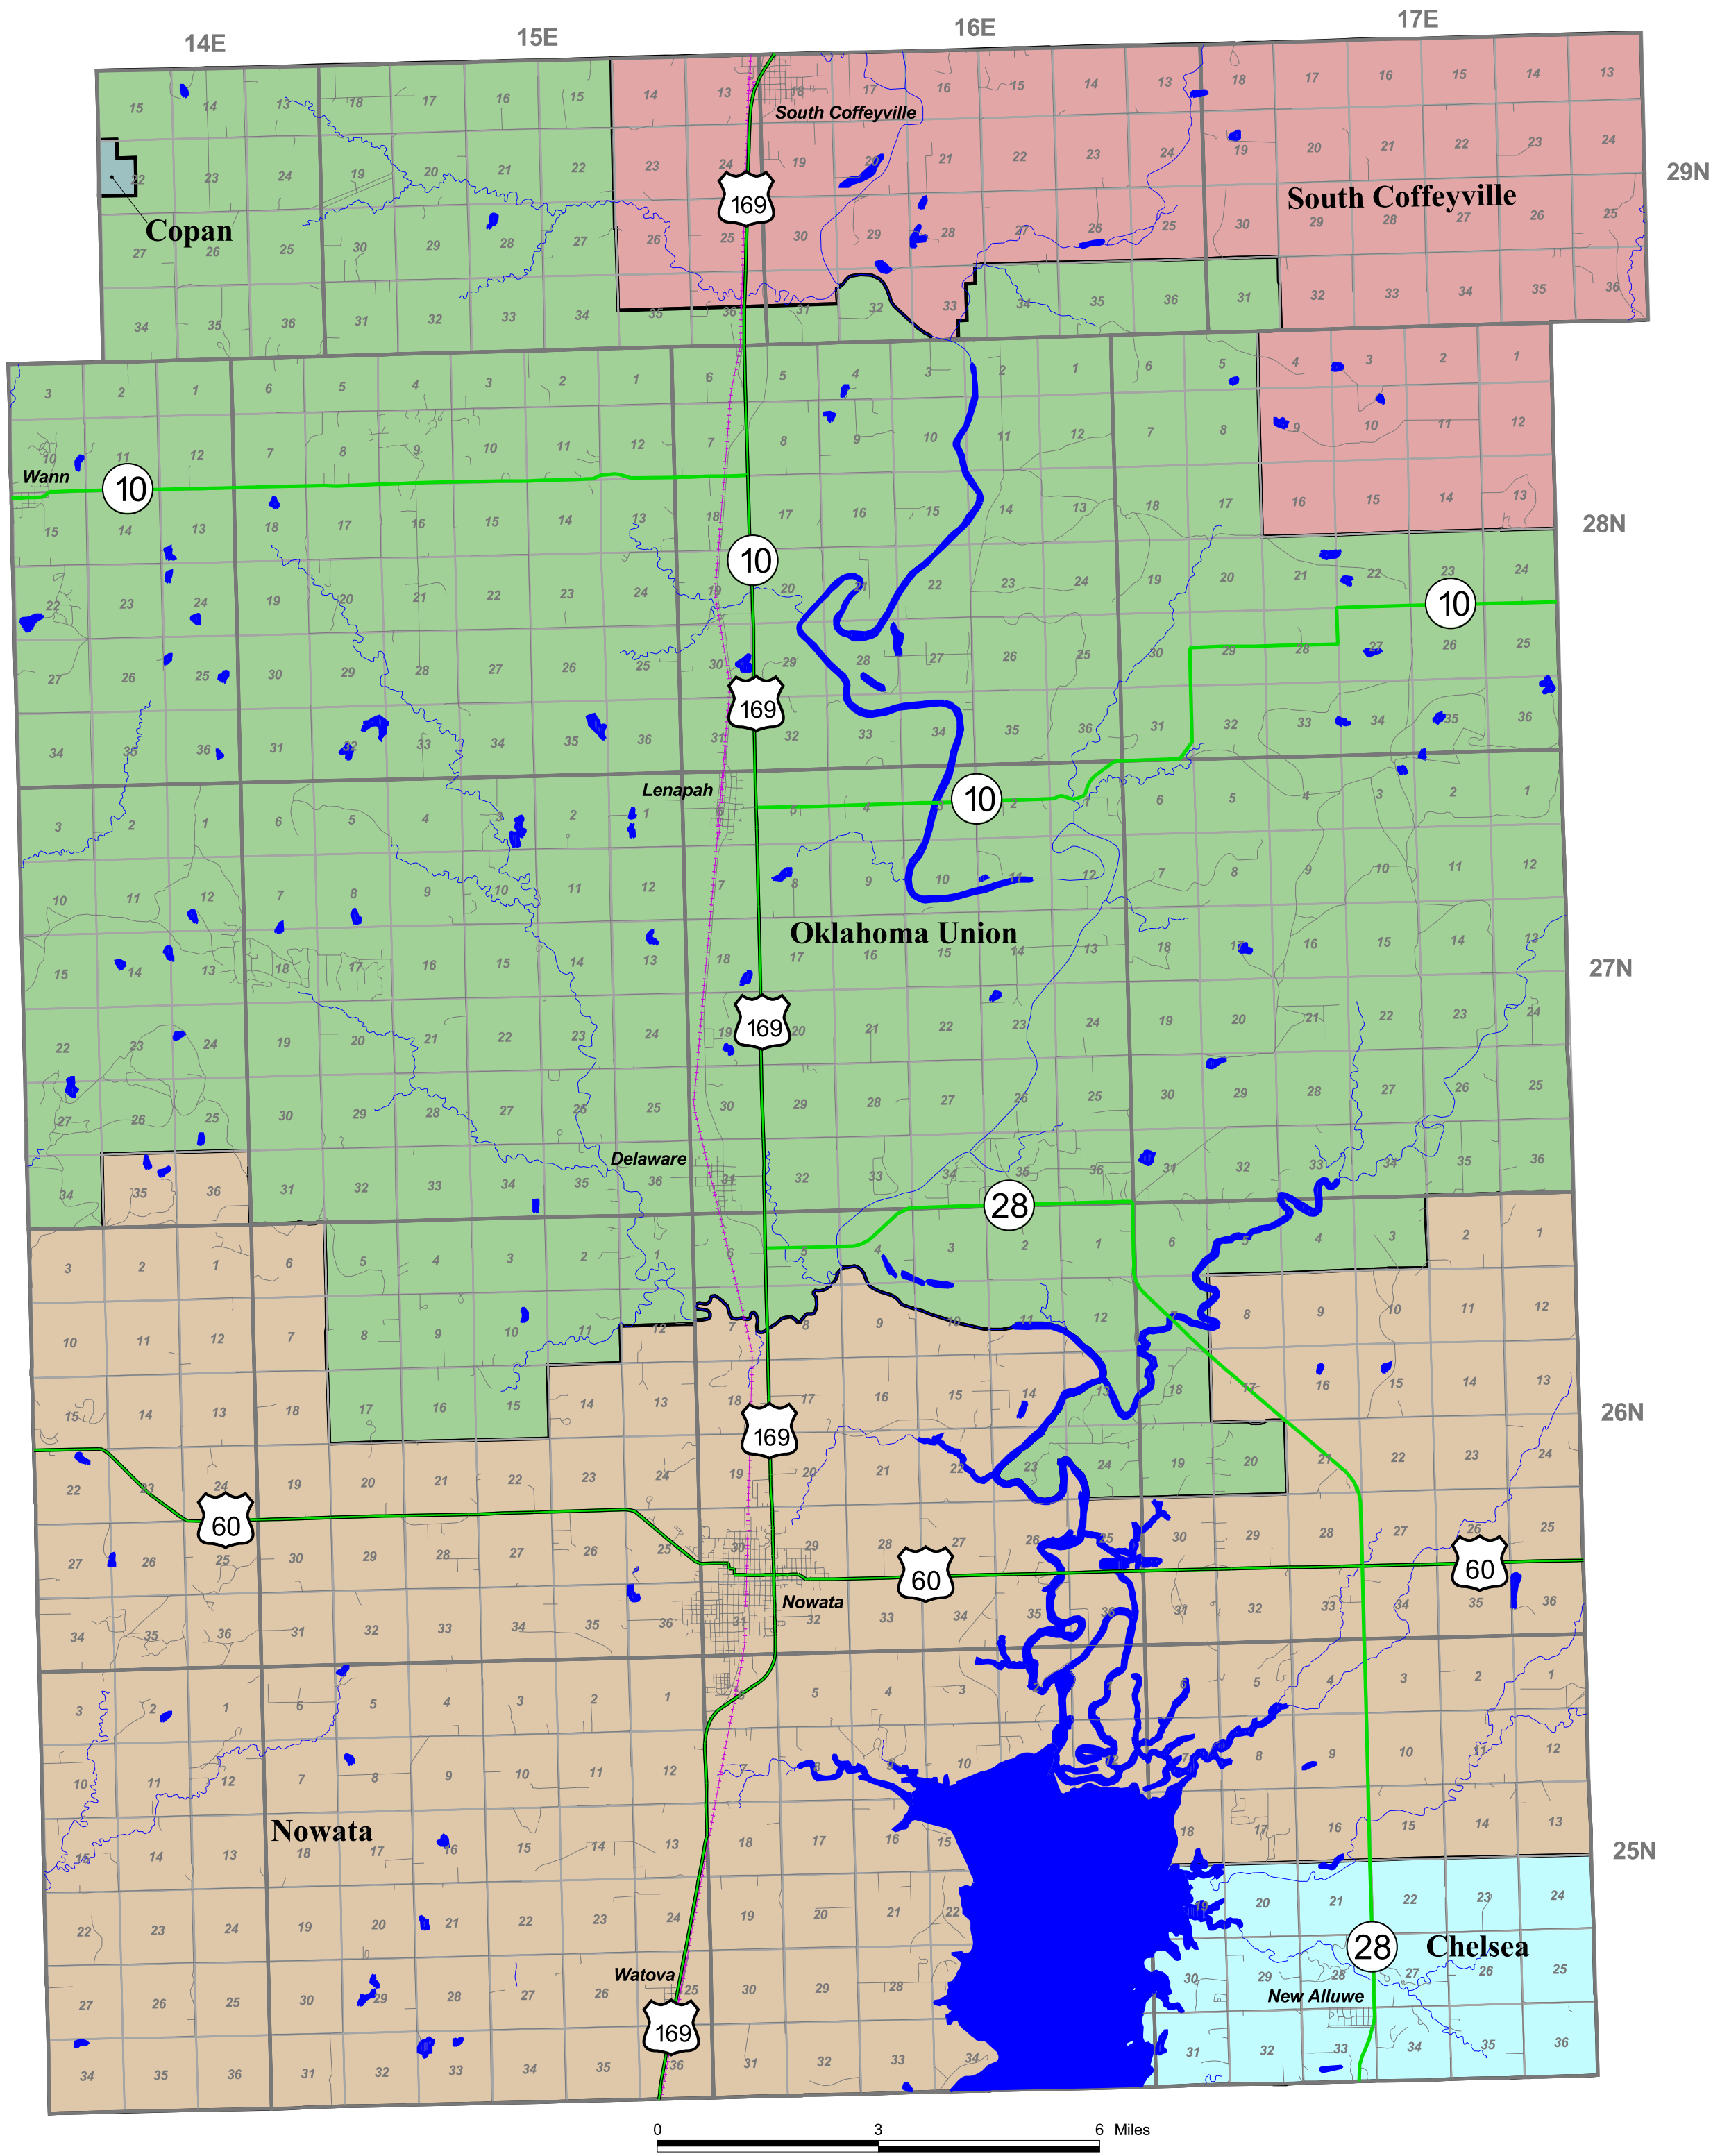

Nowata County

0 3 6 Miles

Legend - School Districts	
Tri-County Career Technology Center	Northeast Oklahoma Career Technology Center
JI-4 Copan	JI-3 Chelsea
I-40 Nowata	
I-3 Oklahoma Union	
D-51 South Coffeyville	

Ad Valorem Reference Number	
Chelsea	53/525/11
Copan	53/606/01
Nowata	53/402/01
Oklahoma Union	53/399/01
South Coffeyville	53/404/01