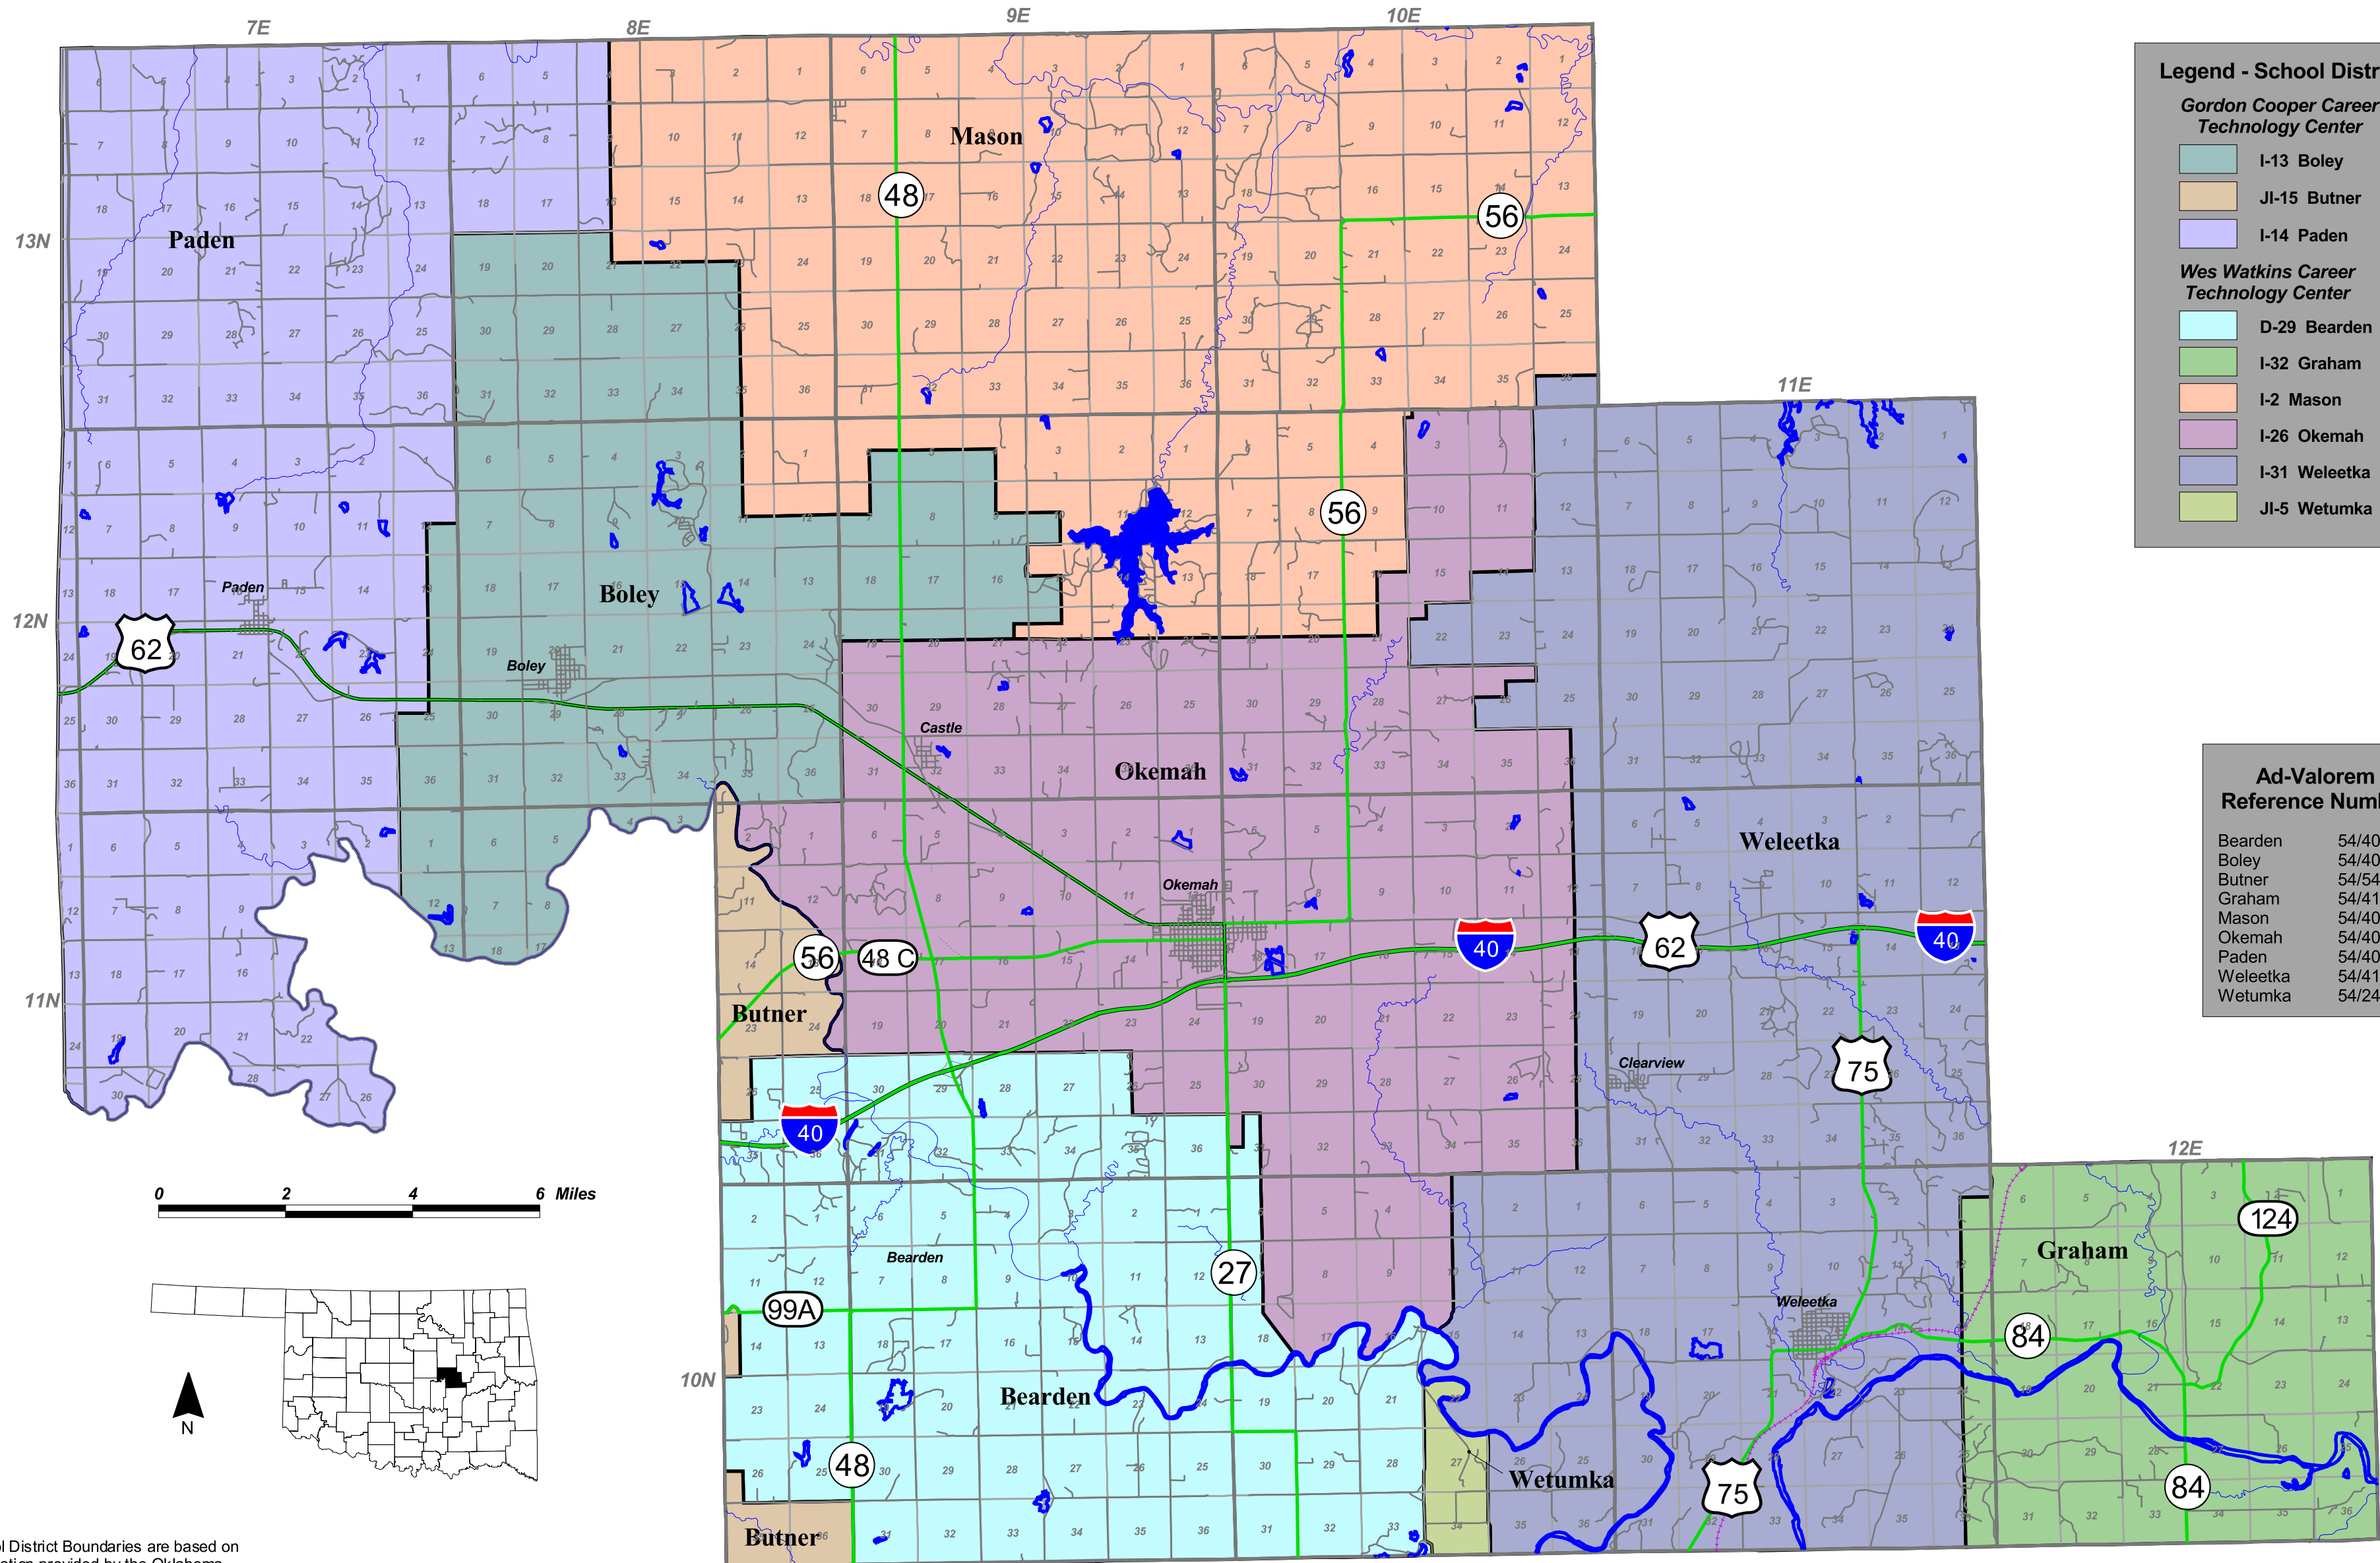

# Okfuskee County

**Legend - School Districts**

*Gordon Cooper Career Technology Center*

- I-13 Boley
- JI-15 Butner
- I-14 Paden

*Wes Watkins Career Technology Center*

- D-29 Bearden
- I-32 Graham
- I-2 Mason
- I-26 Okemah
- I-31 Weleetka
- JI-5 Wetumka

**Ad-Valorem Reference Number**

Bearden	54/409/25
Boley	54/406/05
Butner	54/544/05
Graham	54/411/25
Mason	54/405/25
Okemah	54/408/25
Paden	54/407/05
Weleetka	54/410/25
Wetumka	54/243/25

School District Boundaries are based on information provided by the Oklahoma Department of Education (405)521-3812.