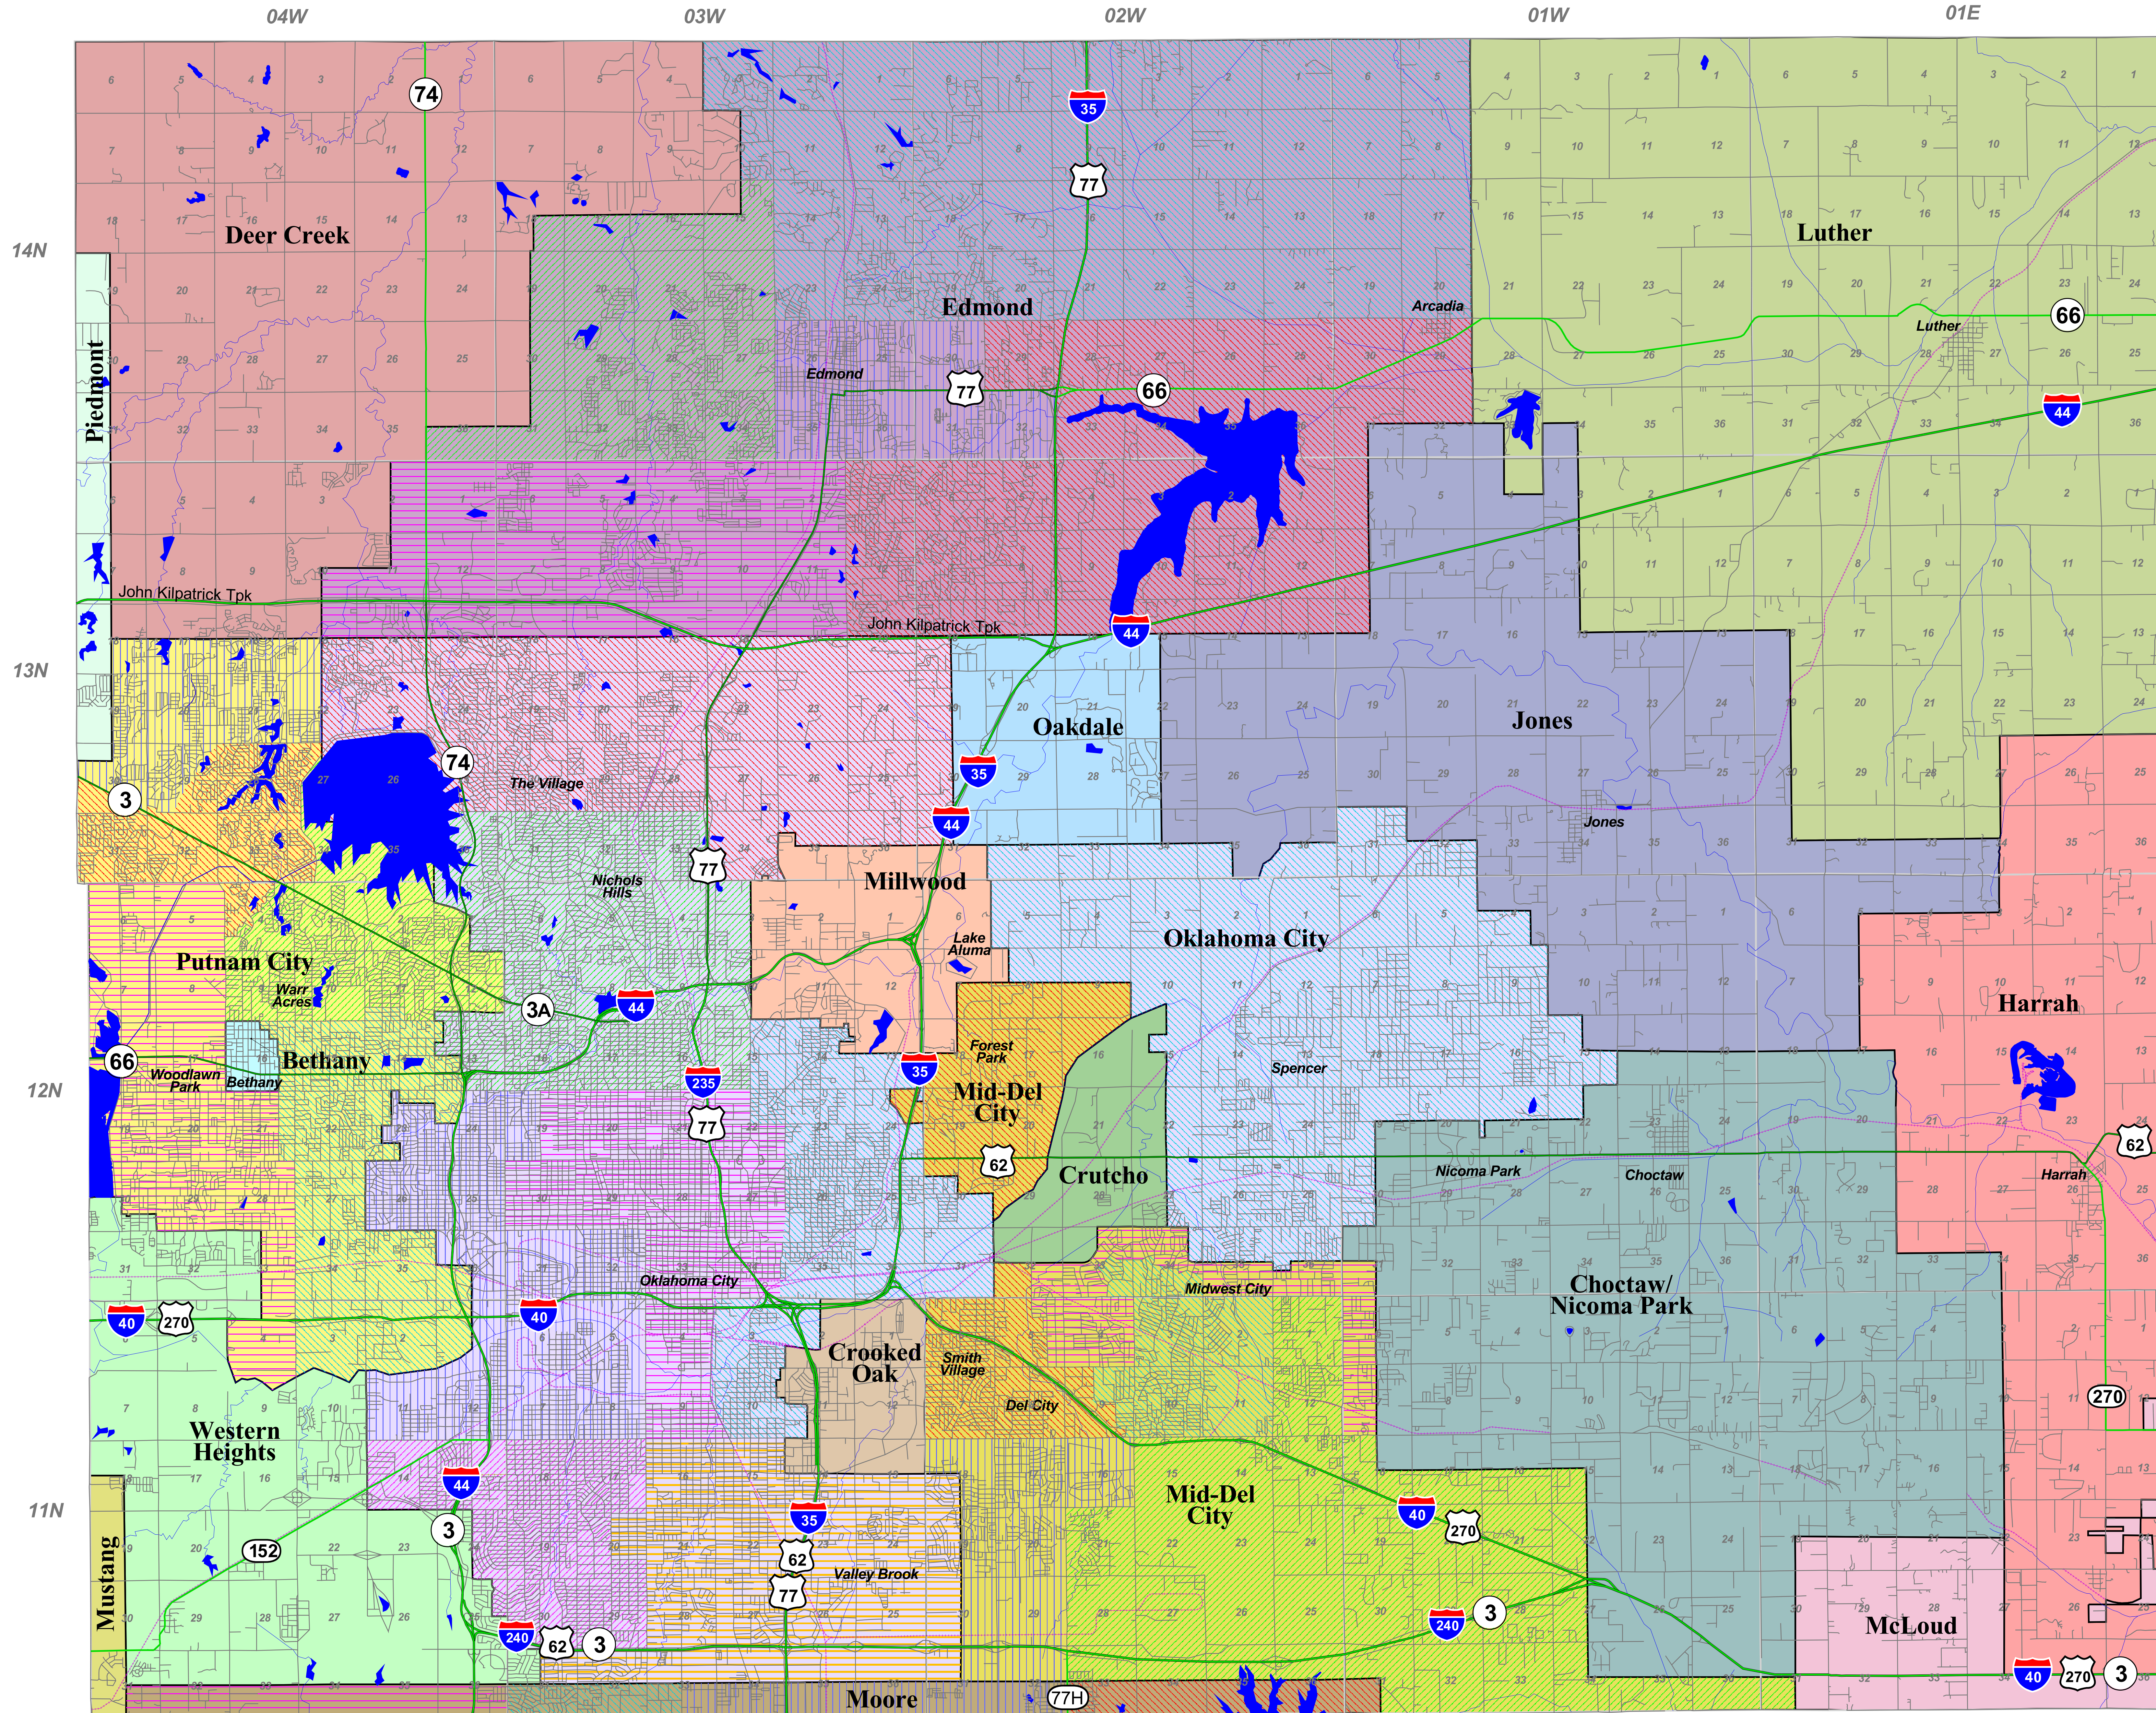

Oklahoma County School Districts

Legend - School Districts

No Career Technology Center	Francis Tuttle Career Technology Center
D-74 Crutcho	I-6 Deer Creek
D-29 Oakdale	I-12 Edmond
Gordon Cooper Career Technology Center	I-37 Millwood
Ji-1 McLoud	I-1 Putnam City
Canadian Valley Career Technology Center	I-41 Western Heights
I-88 Bethany	Metro Career Technology Center
Ji-69 Mustang	I-53 Crooked Oak
Ji-22 Piedmont	I-89 Oklahoma City
Moore-Norman Career Technology Center	Eastern Oklahoma County Career Technology Center
Ji-2 Moore	I-4 Choctaw/Nicoma Park
Mid-Del Career Technology Center	I-7 Harrah
I-52 Mid-Del City	I-9 Jones
	I-3 Luther

Ad-Valorem Reference Number

Bethany	55/425/06
Choctaw/Nicoma Park	55/414/23
Crooked Oak	55/423/22
Crutcho	55/424/00
Deer Creek	55/415/21
Edmond	55/418/21
Harrah	55/416/23
Jones	55/417/23
Luther	55/413/23
McLoud	55/496/05
Mid-Del City	55/422/52
Millwood	55/420/21
Moore	55/116/17
Mustang	55/077/06
Oakdale	55/419/00
Oklahoma City	55/426/22
Piedmont	55/071/06
Putnam City	55/412/21
Western Heights	55/421/21

School Wards

Ward 01
Ward 02
Ward 03
Ward 04
Ward 05
Ward 06
Ward 07