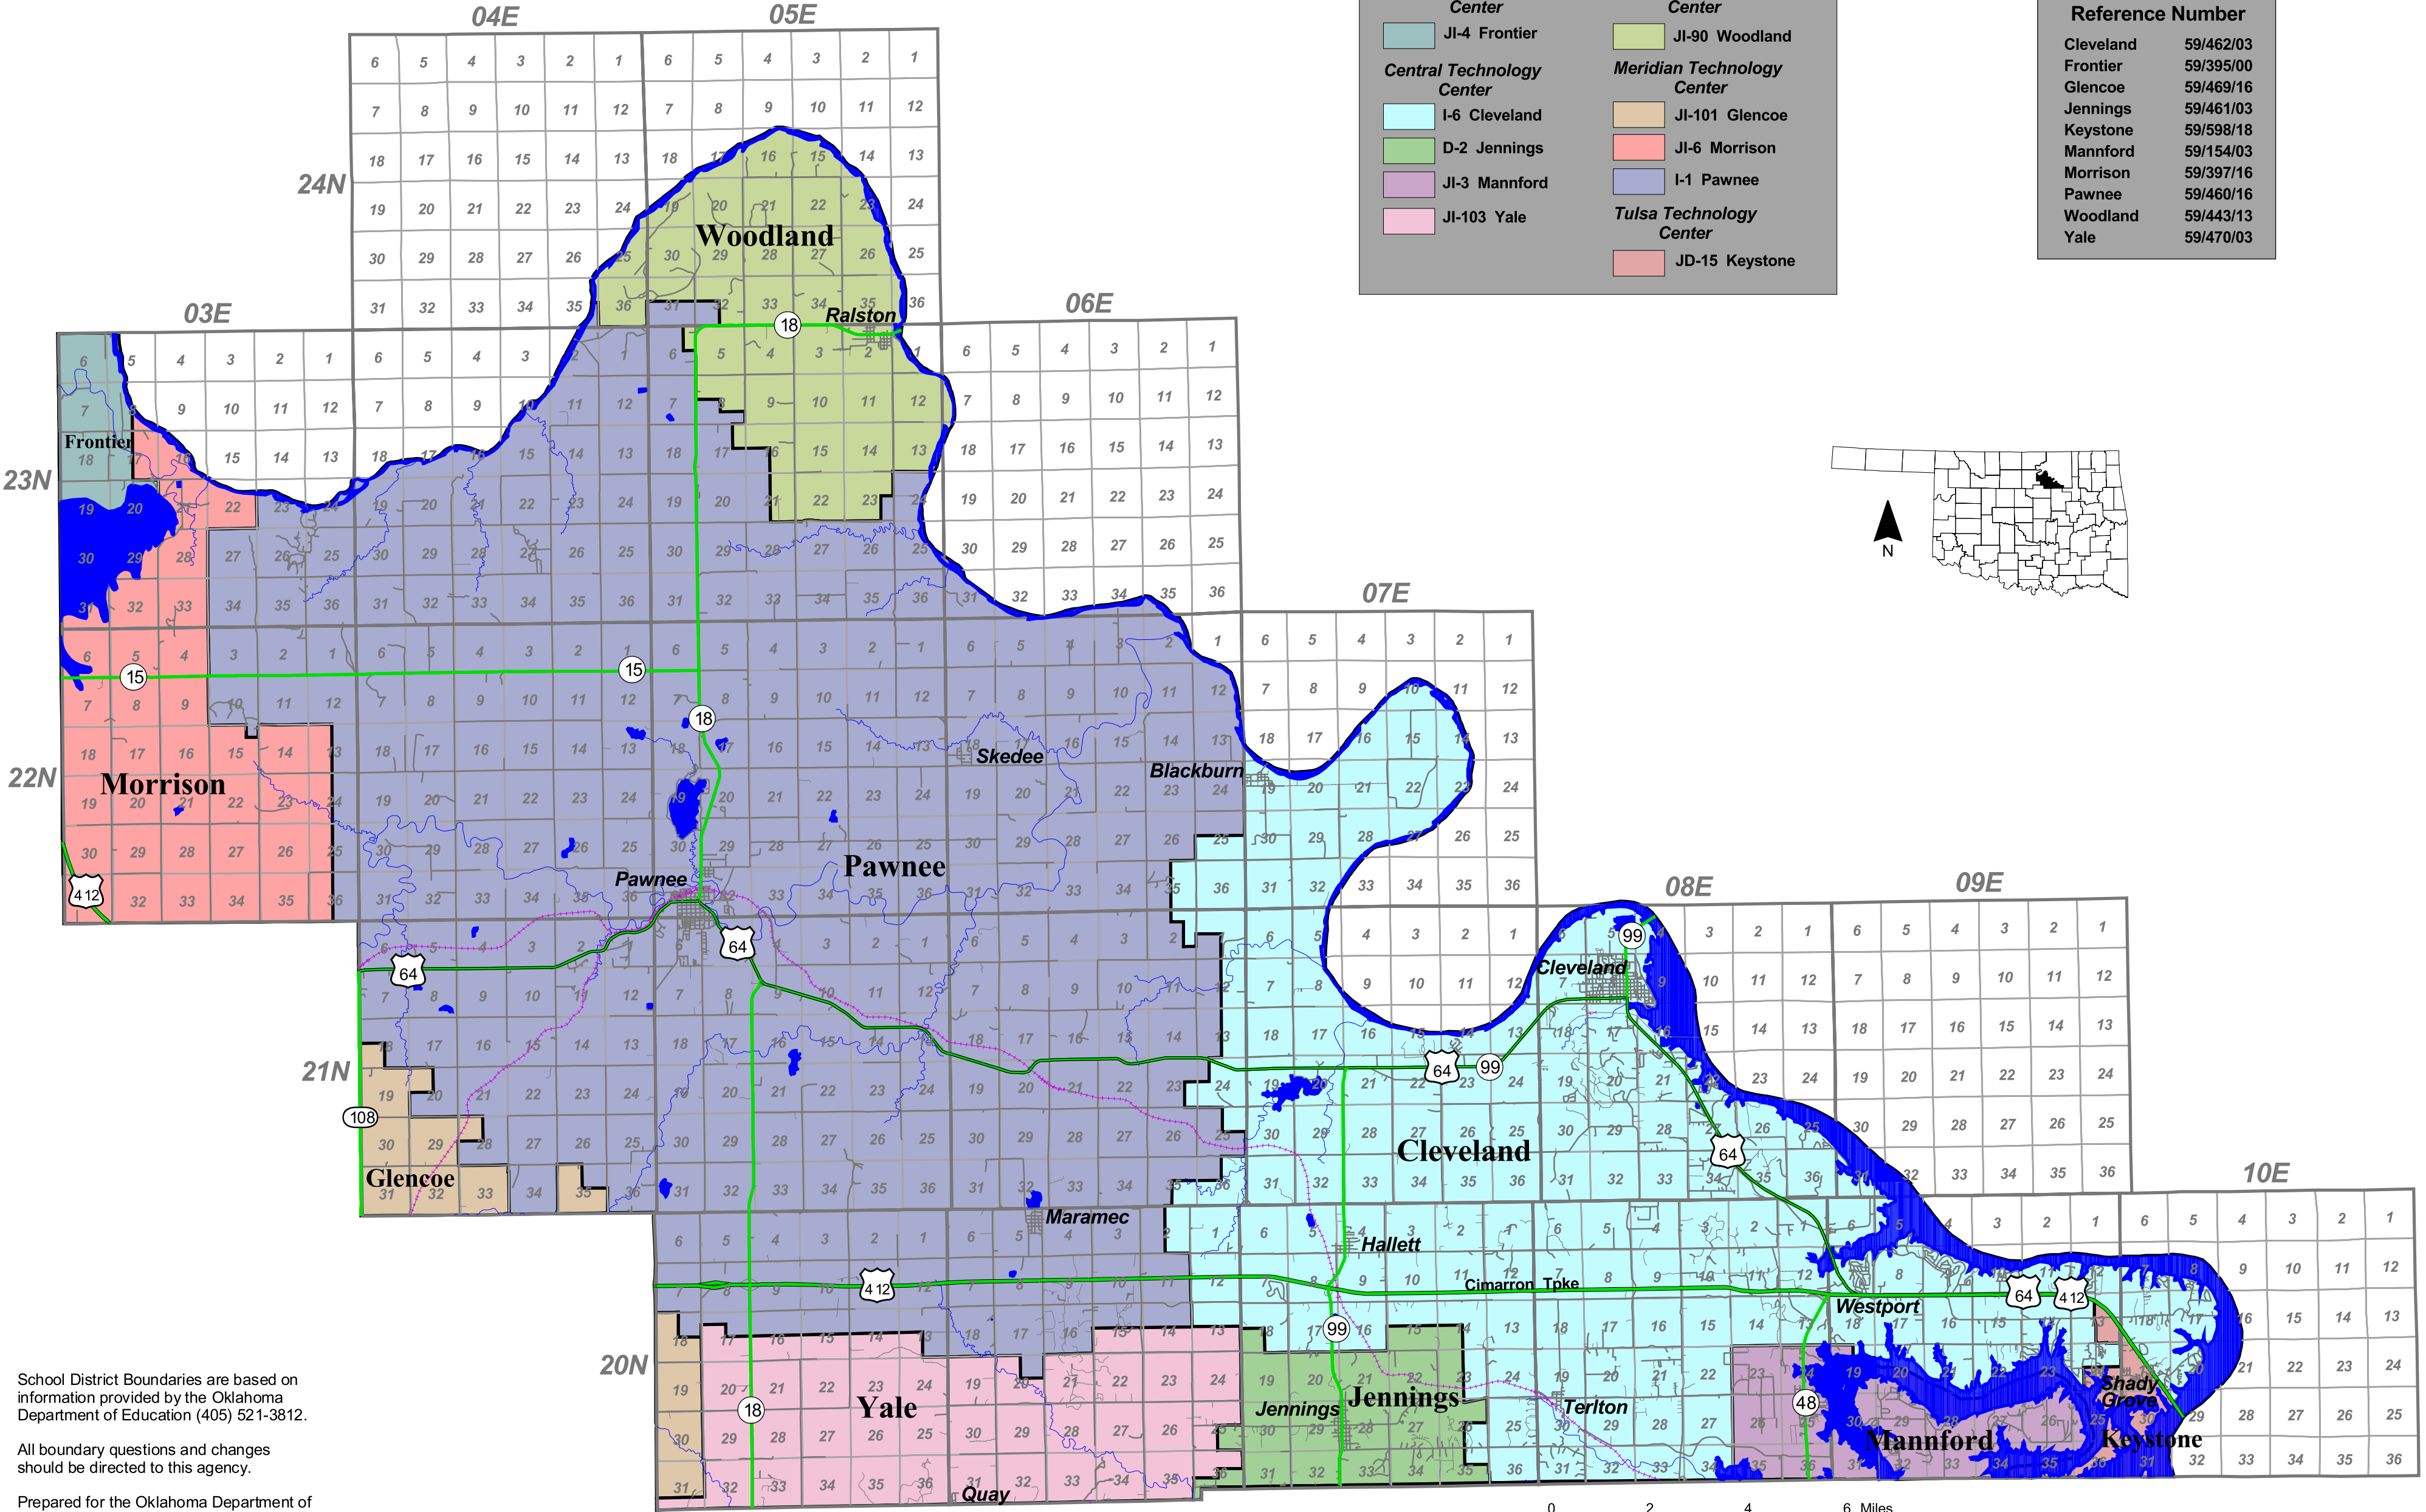

Pawnee County

Legend - School Districts

No Career Technology Center	Pioneer Technology Center
JI-4 Frontier	JI-90 Woodland
Central Technology Center	Meridian Technology Center
I-6 Cleveland	JI-101 Glencoe
D-2 Jennings	JI-6 Morrison
JI-3 Mannford	I-1 Pawnee
JI-103 Yale	Tulsa Technology Center
	JD-15 Keystone

Ad Valorem Reference Number

Cleveland	59/462/03
Frontier	59/395/00
Glencoe	59/469/16
Jennings	59/461/03
Keystone	59/598/18
Mannford	59/154/03
Morrison	59/397/16
Pawnee	59/460/16
Woodland	59/443/13
Yale	59/470/03

School District Boundaries are based on information provided by the Oklahoma Department of Education (405) 521-3812.

All boundary questions and changes should be directed to this agency.

Prepared for the Oklahoma Department of Education and the Oklahoma Tax Commission Ad Valorem Division by the Center for Spatial Analysis, University of Oklahoma. For additional copies, contact (405) 325-3131.