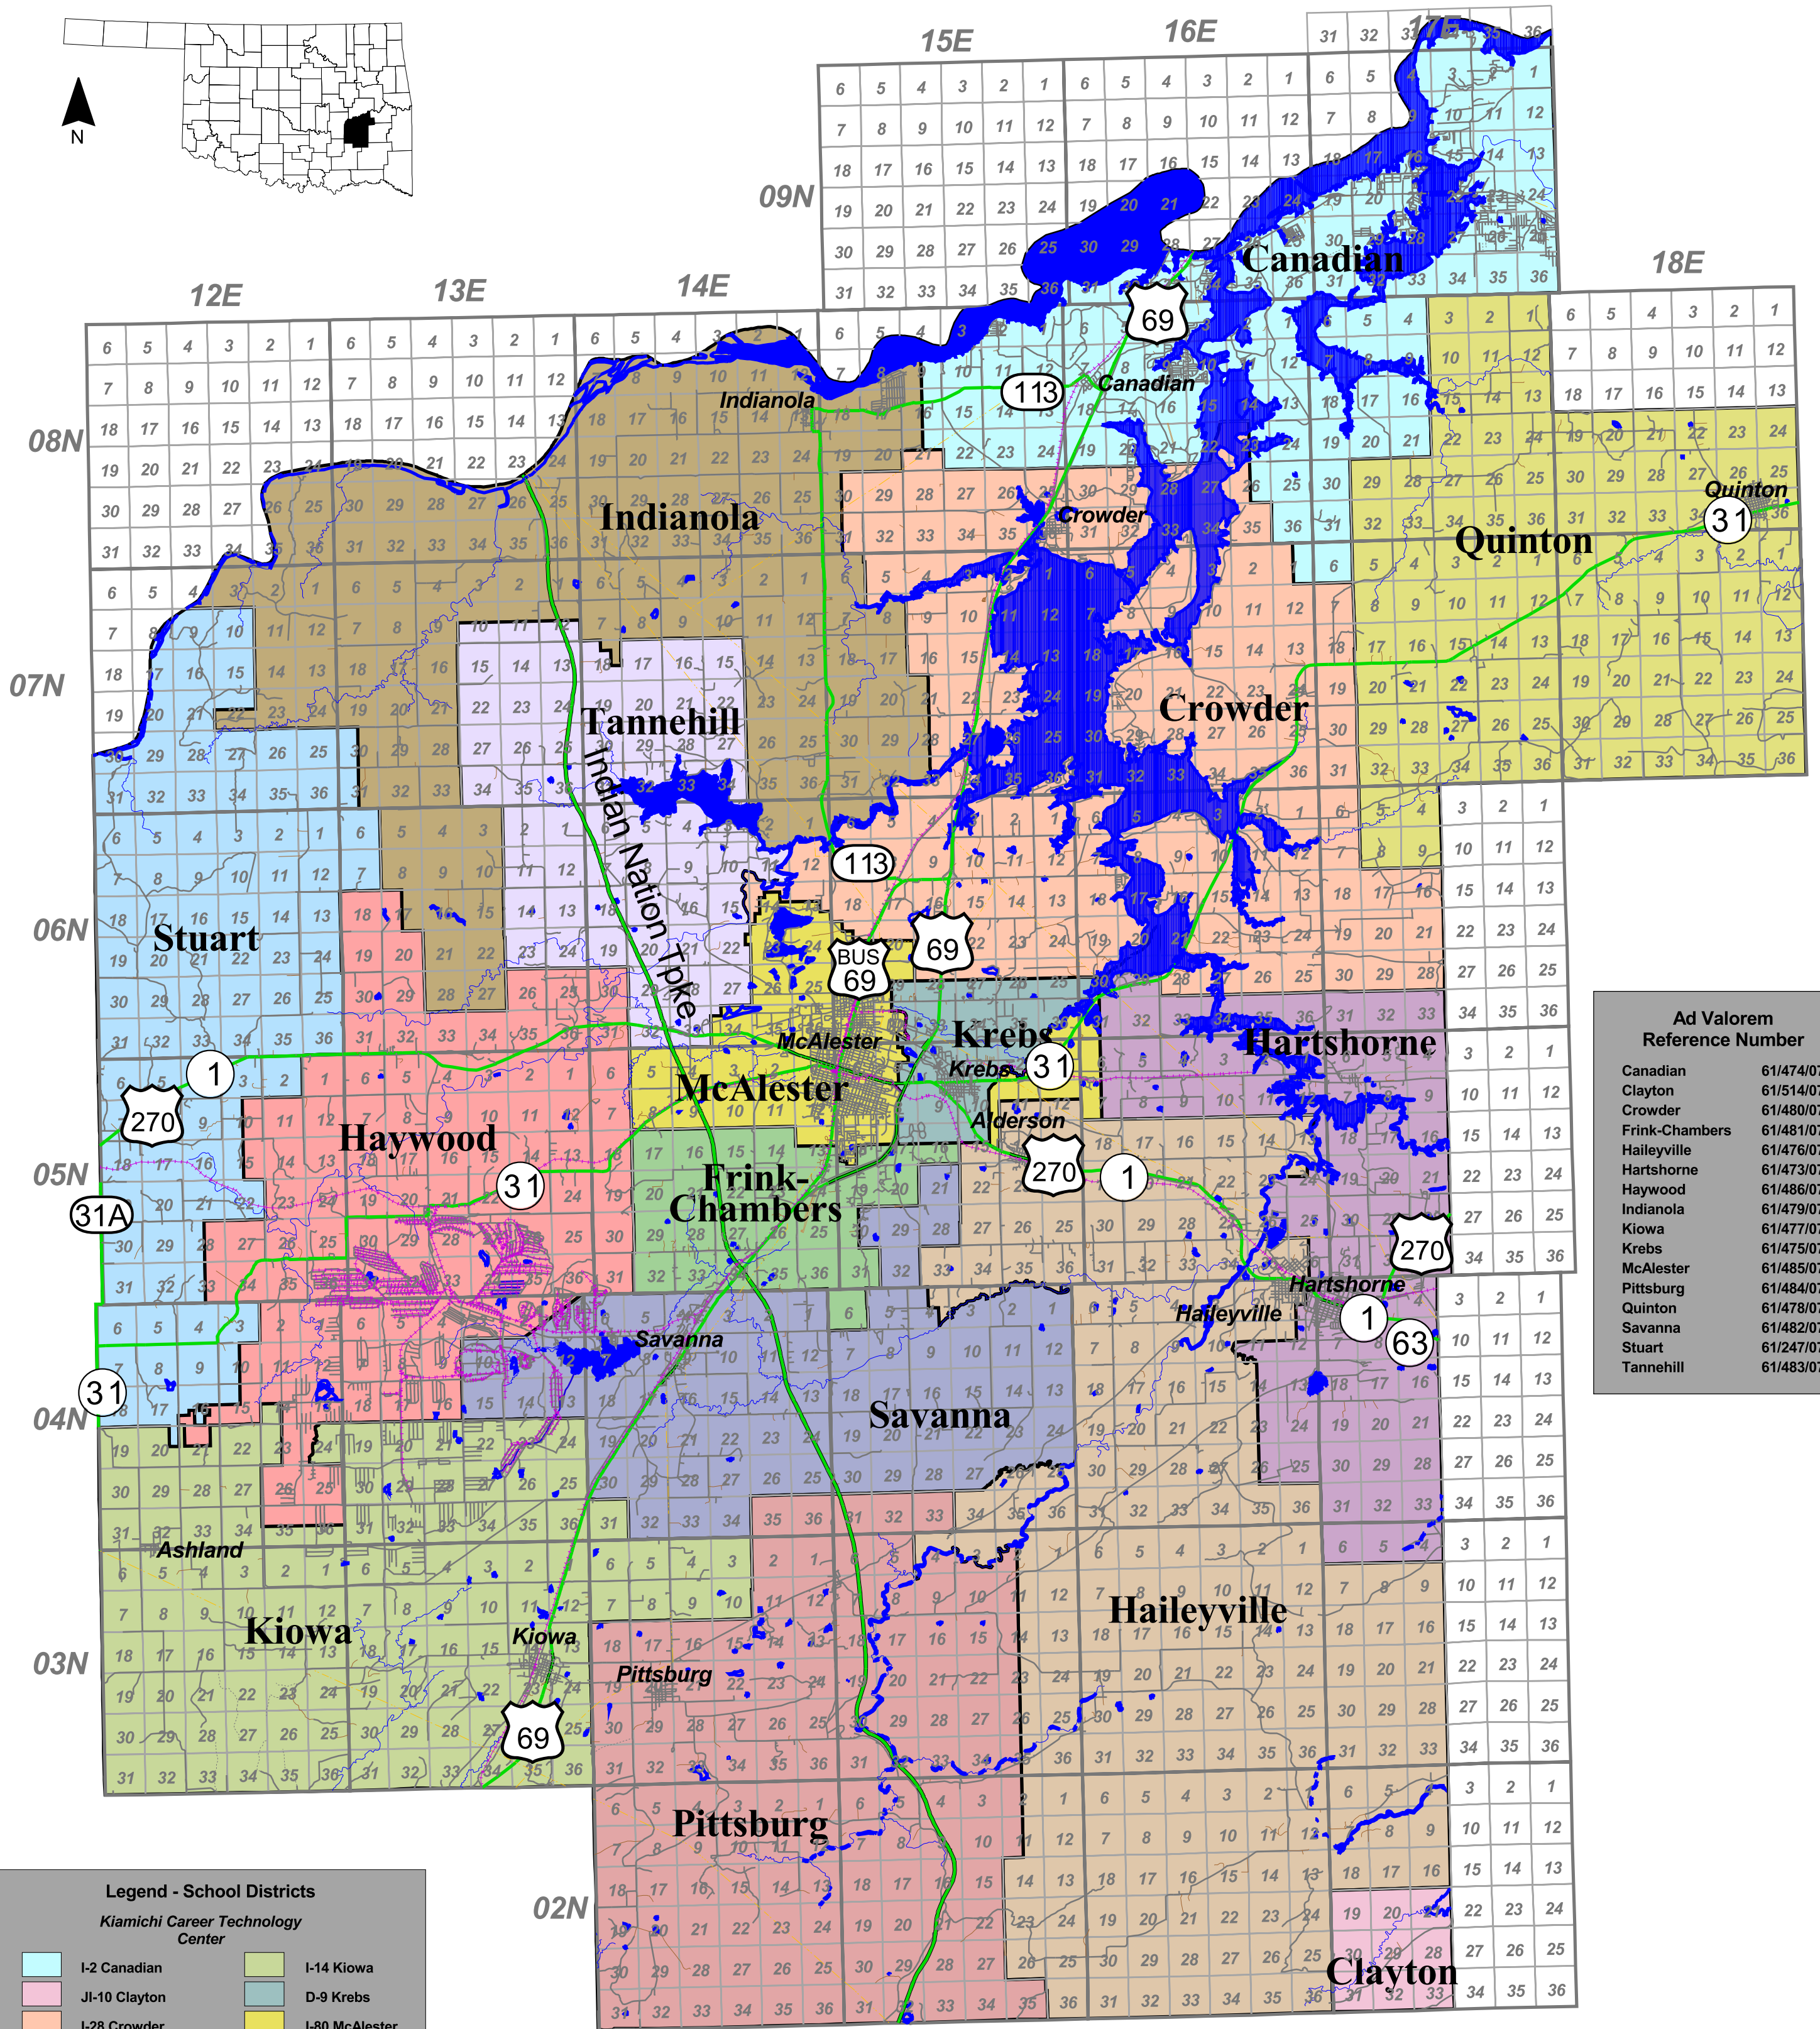

Pittsburg County

Ad Valorem Reference Number	
Canadian	61/474/07
Clayton	61/514/07
Crowder	61/480/07
Frink-Chambers	61/481/07
Haileyville	61/476/07
Hartshorne	61/473/07
Haywood	61/486/07
Indianola	61/479/07
Kiowa	61/477/07
Krebs	61/475/07
McAlester	61/485/07
Pittsburg	61/484/07
Quinton	61/478/07
Savanna	61/482/07
Stuart	61/247/07
Tannehill	61/483/07

Legend - School Districts			
Kiamichi Career Technology Center			
I-2 Canadian	I-14 Kiowa	D-9 Krebs	I-80 McAlester
JI-10 Clayton	D-9 Krebs	I-80 McAlester	I-63 Pittsburg
I-28 Crowder	I-80 McAlester	I-63 Pittsburg	I-17 Quinton
D-29 Frink-Chambers	I-63 Pittsburg	I-17 Quinton	I-30 Savanna
I-11 Haileyville	I-17 Quinton	I-30 Savanna	JI-54 Stuart
I-1 Hartshorne	I-30 Savanna	JI-54 Stuart	D-56 Tannehill
D-88 Haywood	JI-54 Stuart	D-56 Tannehill	
I-25 Indianola	D-56 Tannehill		

School District Boundaries are based on information provided by the Oklahoma Department of Education (405) 521-3812.

All boundary questions and changes should be directed to this agency.

Prepared for the Oklahoma Department of Education and the Oklahoma Tax Commission Ad Valorem Division by the Center for Spatial Analysis, University of Oklahoma.