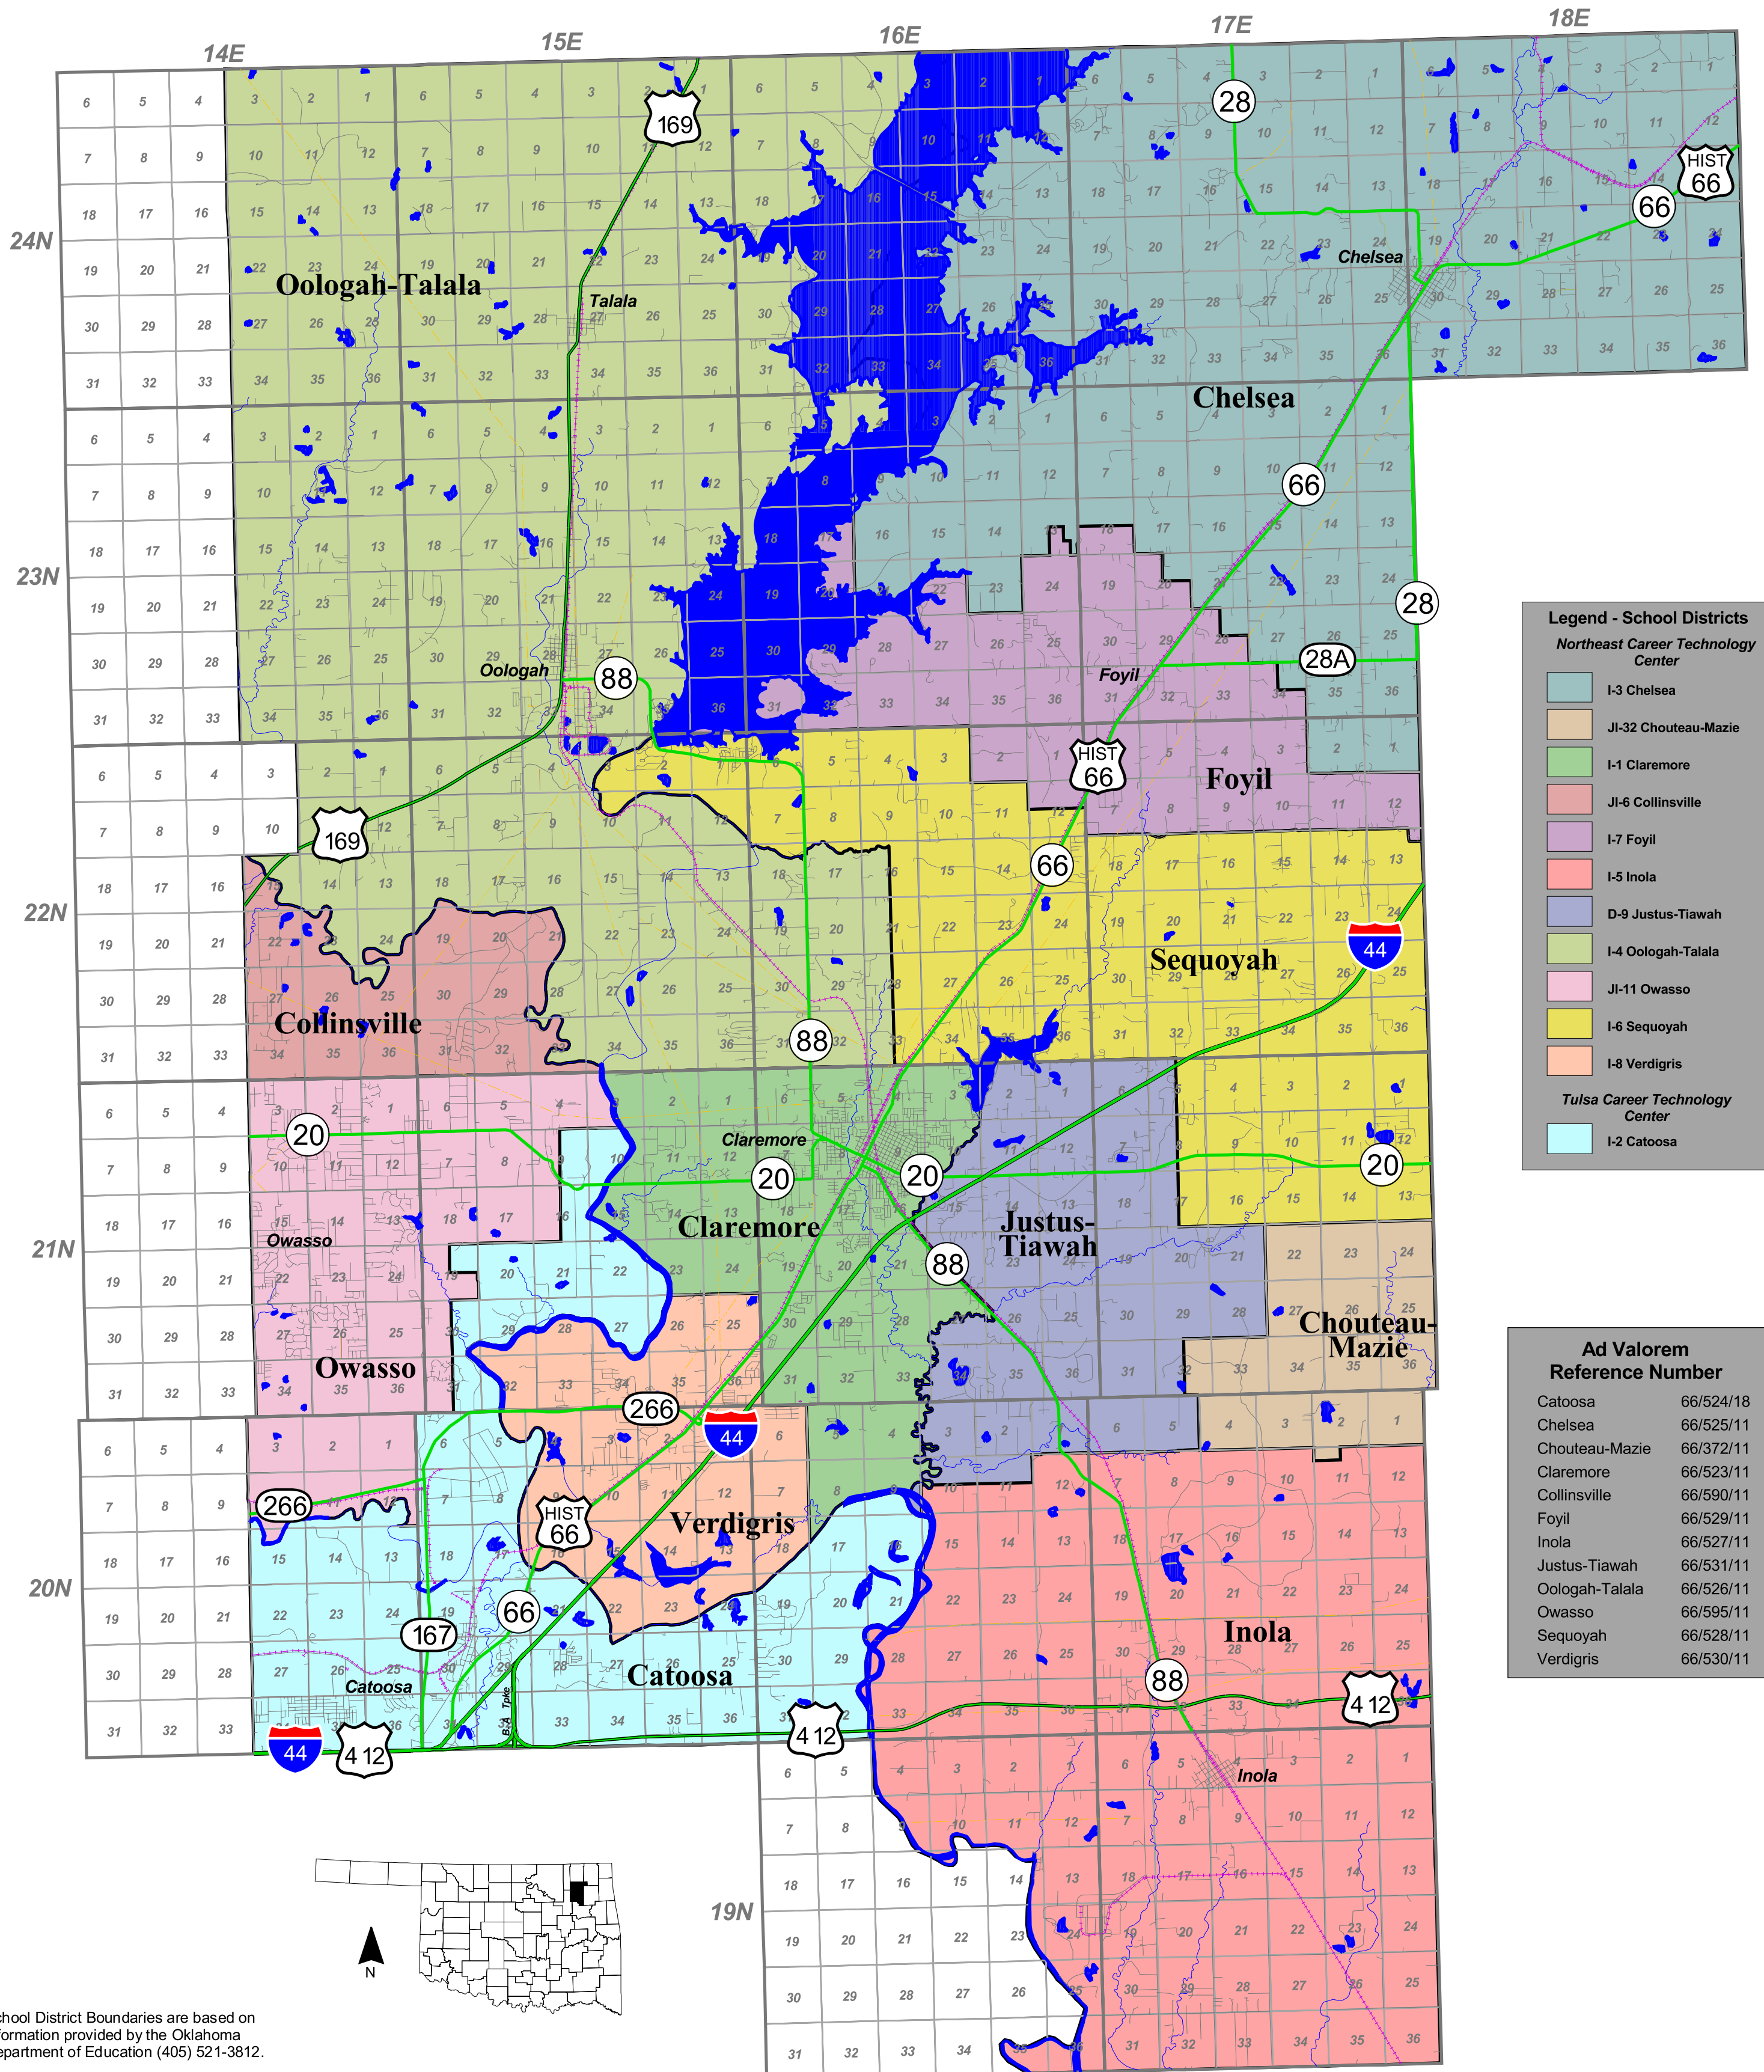

Rogers County

Legend - School Districts

Northeast Career Technology Center

- I-3 Chelsea
- JI-32 Chouteau-Mazie
- I-1 Claremore
- JI-6 Collinsville
- I-7 Foyil
- I-5 Inola
- D-9 Justus-Tiawah
- I-4 Oologah-Talala
- JI-11 Owasso
- I-6 Sequoyah
- I-8 Verdigris

Tulsa Career Technology Center

- I-2 Catoosa

Ad Valorem Reference Number

Catoosa	66/524/18
Chelsea	66/525/11
Chouteau-Mazie	66/372/11
Claremore	66/523/11
Collinsville	66/590/11
Foyil	66/529/11
Inola	66/527/11
Justus-Tiawah	66/531/11
Oologah-Talala	66/526/11
Owasso	66/595/11
Sequoyah	66/528/11
Verdigris	66/530/11

School District Boundaries are based on information provided by the Oklahoma Department of Education (405) 521-3812.

All boundary questions and changes should be directed to this agency.

Prepared for the Oklahoma Department of Education and the Oklahoma Tax Commission Ad Valorem Division by the Center for Spatial Analysis, University of Oklahoma. For additional copies, contact (405) 325-3131.