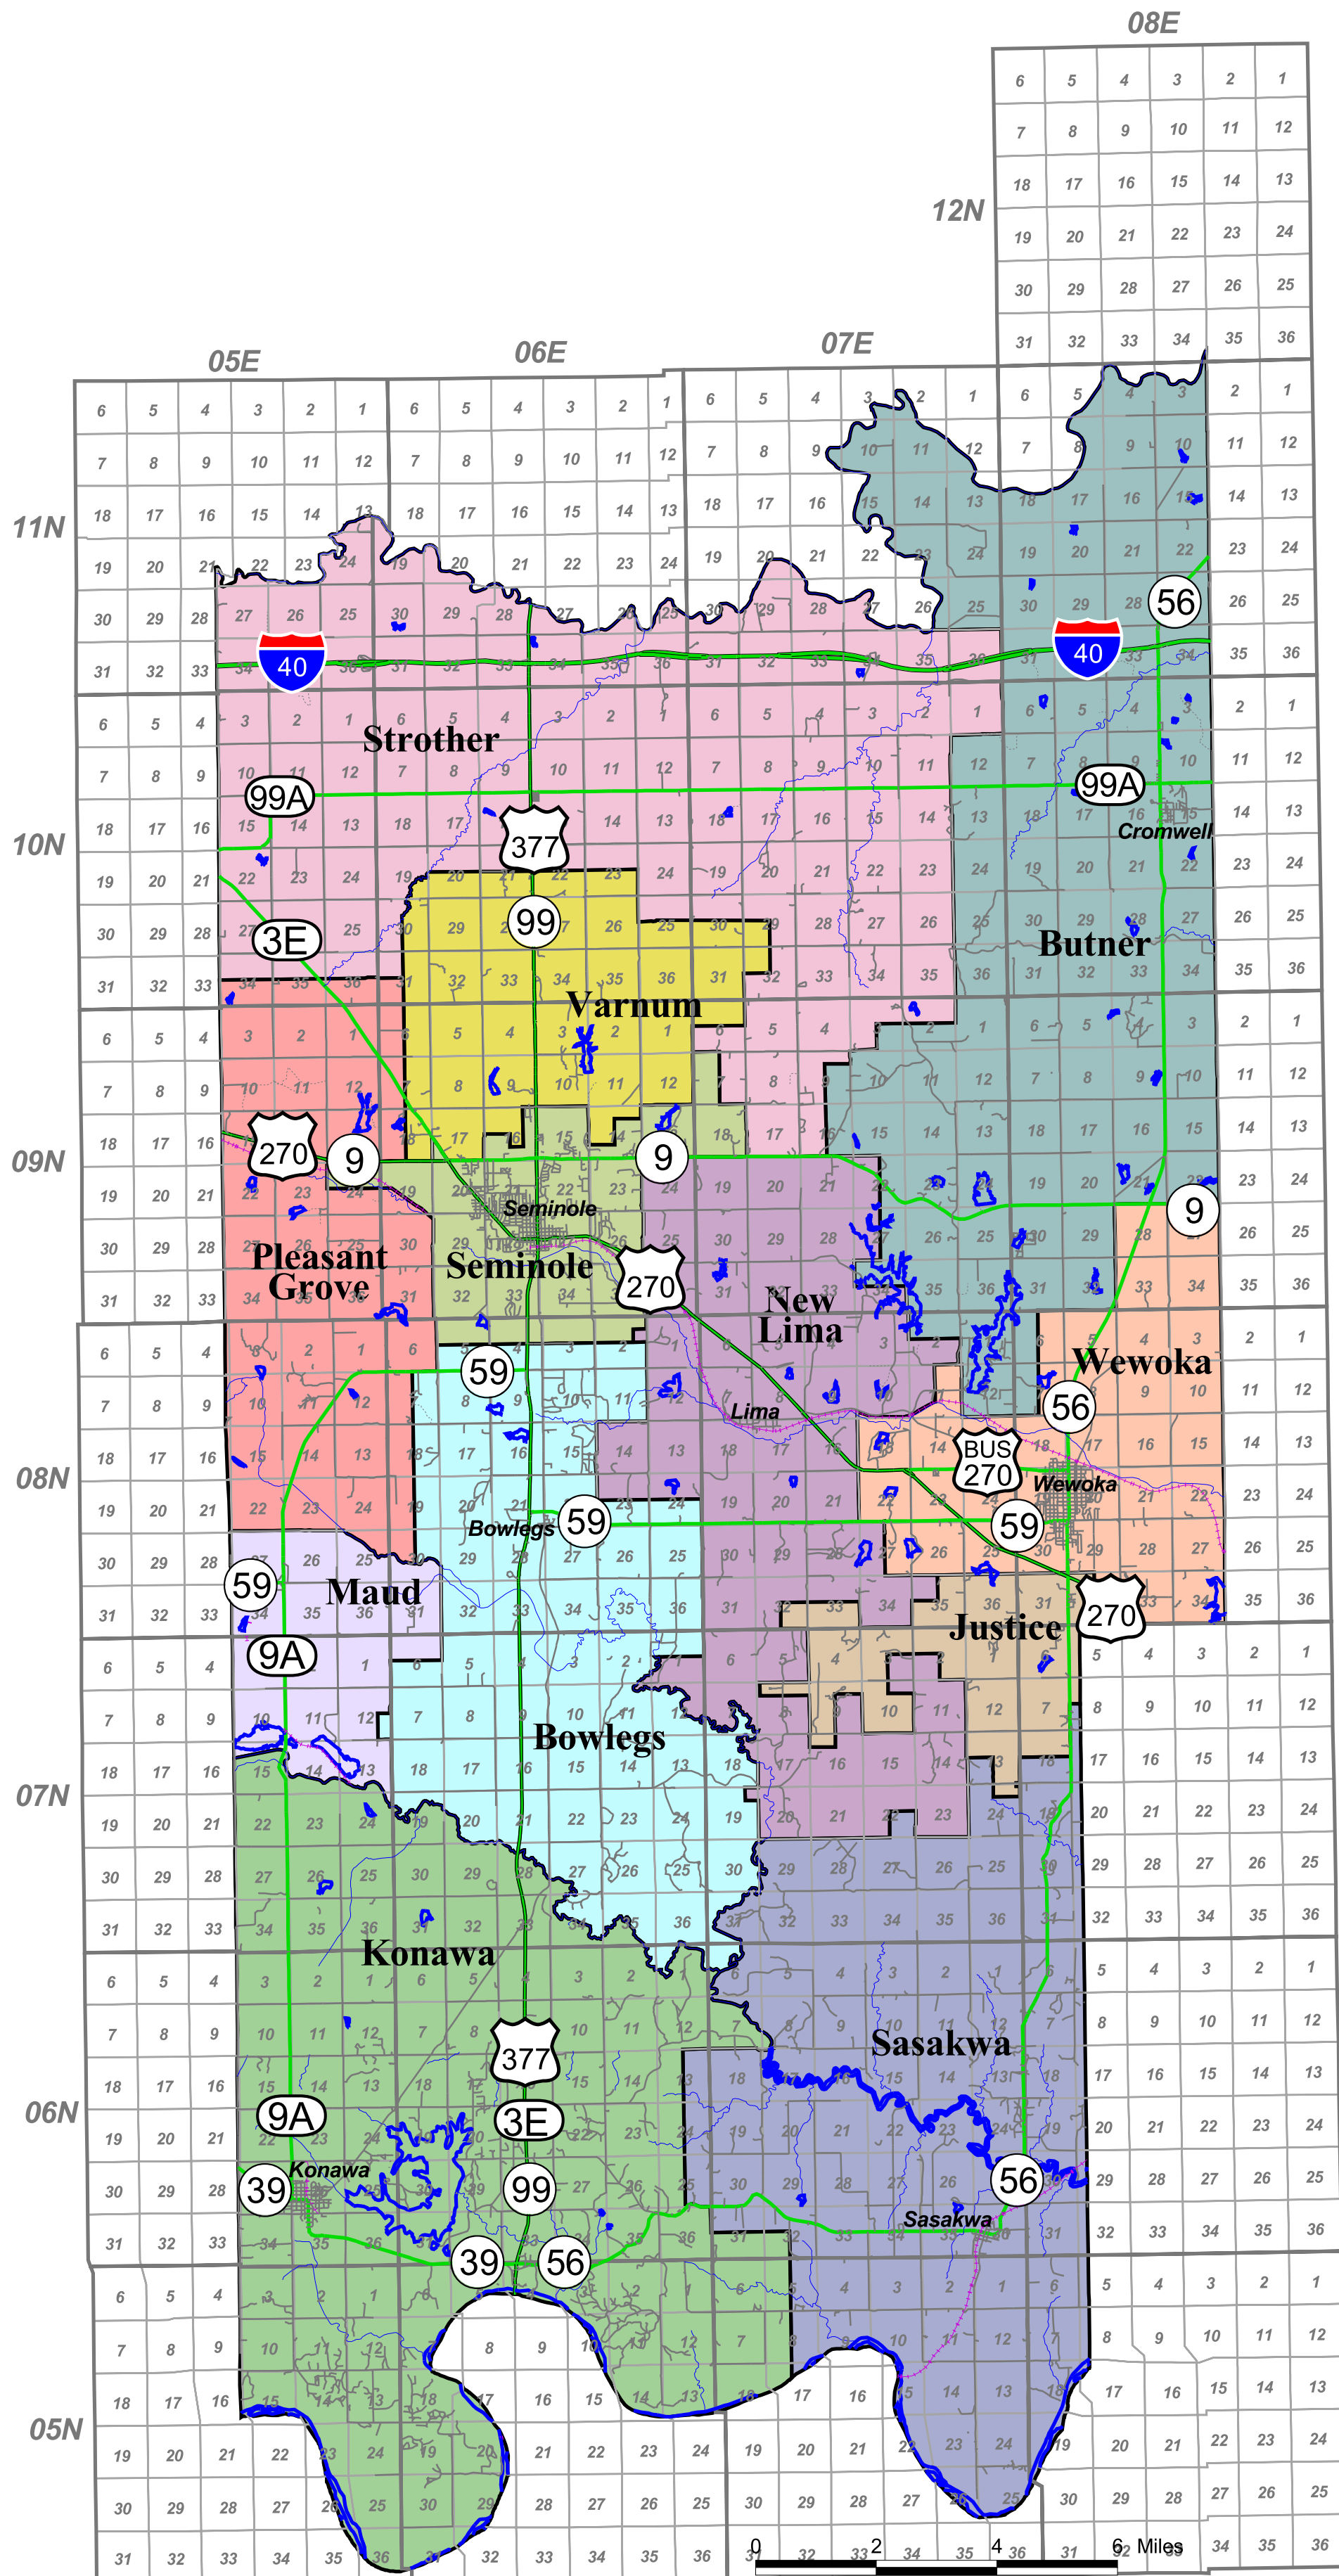

Seminole County

Legend - School Districts

No Career Technology Center

- I-4 Konawa
- I-3 Bowlegs
- I-15 Butner
- D-54 Justice
- JL-117 Maud
- I-6 New Lima
- D-5 Pleasant Grove
- I-1 Seminole
- I-14 Strother
- I-7 Varnum
- I-2 Wewoka

Pontotoc Career Technology Center

- I-10 Sasakwa

| Ad Valorem Reference Number | |
|-----------------------------|-----------|
| Bowlegs | 67/536/05 |
| Butner | 67/544/05 |
| Justice | 67/546/05 |
| Konawa | 67/537/00 |
| Maud | 67/510/05 |
| New Lima | 67/539/05 |
| Pleasant Grove | 67/538/05 |
| Sasakwa | 67/542/14 |
| Seminole | 67/534/05 |
| Strother | 67/543/05 |
| Varnum | 67/540/05 |
| Wewoka | 67/535/05 |